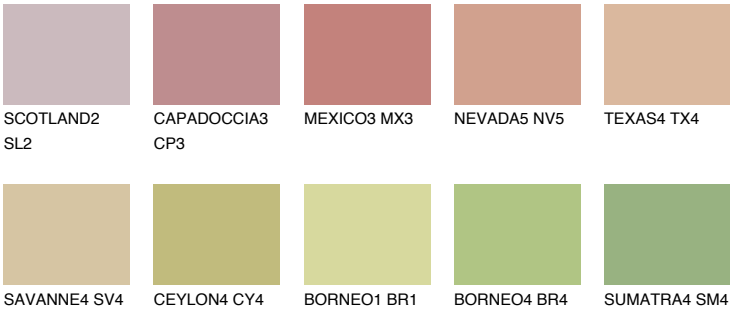

**IBIZA3 IB3**

43% **TSR** 45%

## Matching colours

### COLOURS

### INTENSE

For more information on plasters and paints, go to [www.ceresit.it](http://www.ceresit.it)

\*The presented colours refer to plasters and paints offered by Ceresit. Due to the use of digital techniques, the presented colours might not represent the original ones, thus they cannot be considered as a reliable colour presentation. We recommend checking the authentic colour samples.