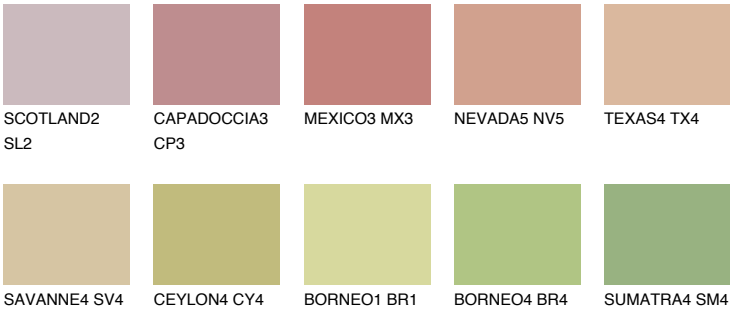

IBIZA3 IB3

43% **TSR** 45%

Matching colours

COLOURS

INTENSE

For more information on plasters and paints, go to www.ceresit.it

*The presented colours refer to plasters and paints offered by Ceresit. Due to the use of digital techniques, the presented colours might not represent the original ones, thus they cannot be considered as a reliable colour presentation. We recommend checking the authentic colour samples.