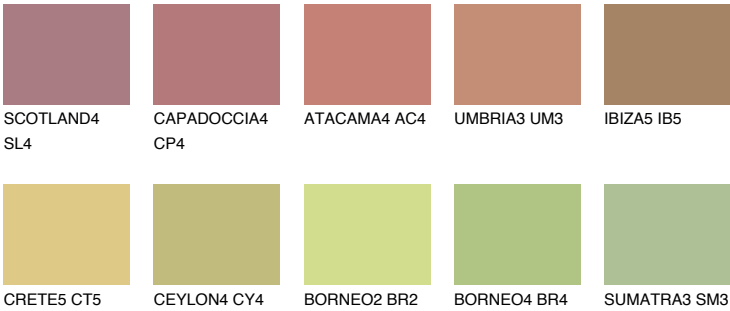

**IBIZA4 IB4**

☀ 37% **TSR 37%**

## Matching colours

### COLOURS

### INTENSE

For more information on plasters and paints, go to [www.ceresit.it](http://www.ceresit.it)

\*The presented colours refer to plasters and paints offered by Ceresit. Due to the use of digital techniques, the presented colours might not represent the original ones, thus they cannot be considered as a reliable colour presentation. We recommend checking the authentic colour samples.