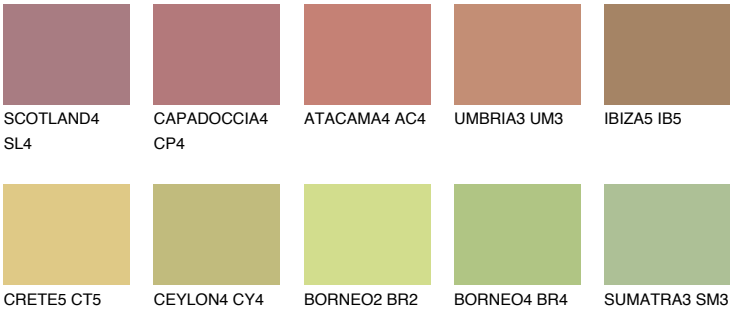

IBIZA4 IB4

☀ 37% **TSR** 37%

Matching colours

COLOURS

INTENSE

For more information on plasters and paints, go to www.ceresit.it

*The presented colours refer to plasters and paints offered by Ceresit. Due to the use of digital techniques, the presented colours might not represent the original ones, thus they cannot be considered as a reliable colour presentation. We recommend checking the authentic colour samples.