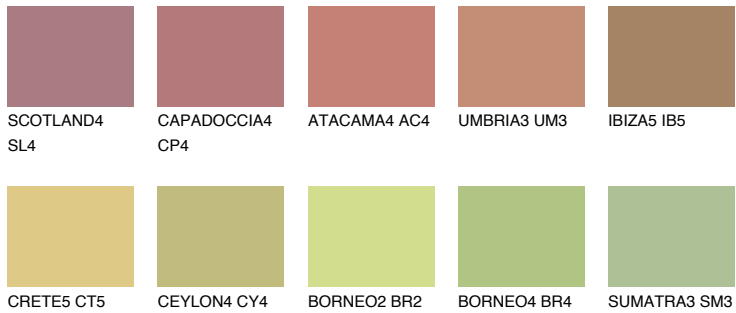

IBIZA4 IB4

☀ 37% **TSR 37%**

Matching colours

COLOURS

INTENSE

For more information on plasters and paints, go to
www.ceresit.it

*The presented colours refer to plasters and paints offered by Ceresit. Due to the use of digital techniques, the presented colours might not represent the original ones, thus they cannot be considered as a reliable colour presentation. We recommend checking the authentic colour samples.