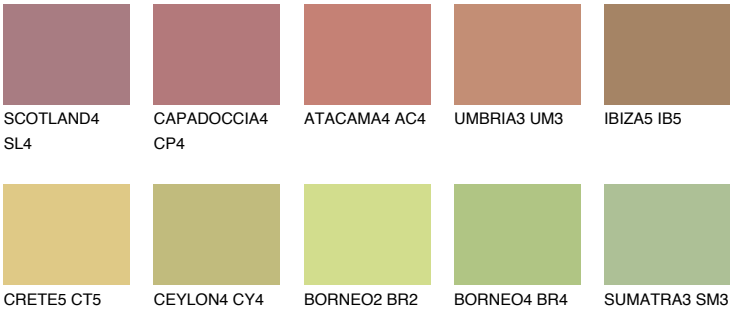

IBIZA4 IB4

37% **TSR** 37%

Matching colours

COLOURS

INTENSE

For more information on plasters and paints, go to www.ceresit.it

*The presented colours refer to plasters and paints offered by Ceresit. Due to the use of digital techniques, the presented colours might not represent the original ones, thus they cannot be considered as a reliable colour presentation. We recommend checking the authentic colour samples.