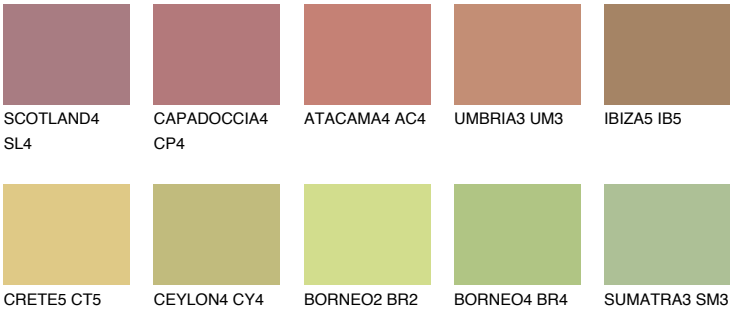

**IBIZA4 IB4**

☀ 37% **TSR** 37%

## Matching colours

### COLOURS

### INTENSE

For more information on plasters and paints, go to [www.ceresit.it](http://www.ceresit.it)

\*The presented colours refer to plasters and paints offered by Ceresit. Due to the use of digital techniques, the presented colours might not represent the original ones, thus they cannot be considered as a reliable colour presentation. We recommend checking the authentic colour samples.