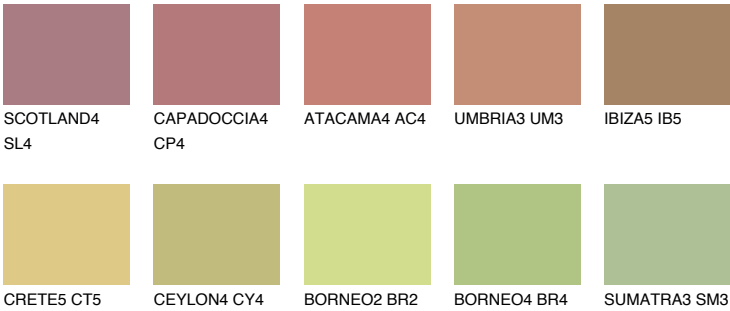

IBIZA4 IB4

☀ 37% **TSR 37%**

Matching colours

COLOURS

INTENSE

For more information on plasters and paints, go to www.ceresit.it

*The presented colours refer to plasters and paints offered by Ceresit. Due to the use of digital techniques, the presented colours might not represent the original ones, thus they cannot be considered as a reliable colour presentation. We recommend checking the authentic colour samples.