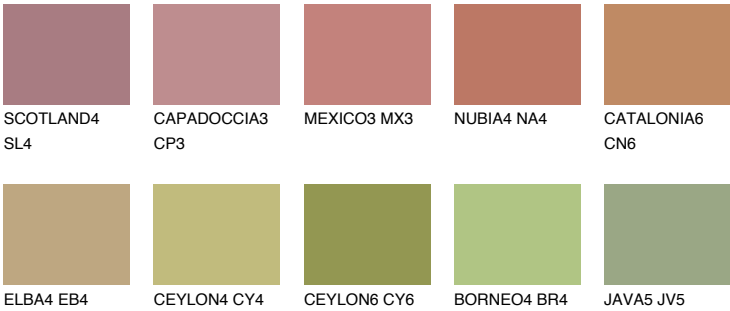

## IBIZA5 IB5

☀ 25%    **TSR 25%**

### Matching colours

#### COLOURS

#### INTENSE

For more information on plasters and paints, go to [www.ceresit.it](http://www.ceresit.it)

\*The presented colours refer to plasters and paints offered by Ceresit. Due to the use of digital techniques, the presented colours might not represent the original ones, thus they cannot be considered as a reliable colour presentation. We recommend checking the authentic colour samples.