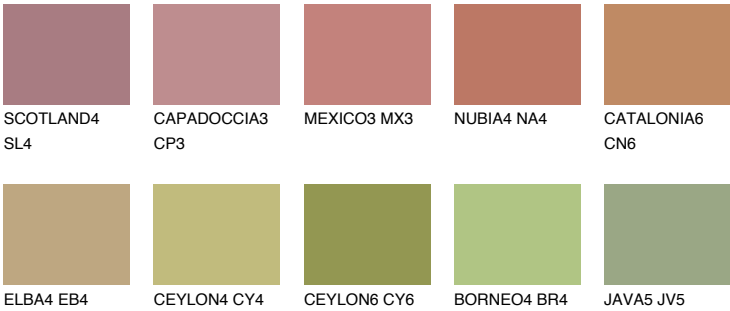

IBIZA5 IB5

☾ 25% **TSR 25%**

Matching colours

COLOURS

INTENSE

For more information on plasters and paints, go to www.ceresit.it

*The presented colours refer to plasters and paints offered by Ceresit. Due to the use of digital techniques, the presented colours might not represent the original ones, thus they cannot be considered as a reliable colour presentation. We recommend checking the authentic colour samples.