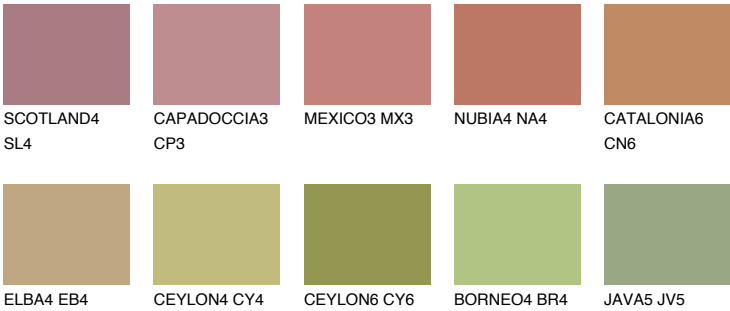

IBIZA5 IB5

☀ 25% **TSR** 25%

Matching colours

COLOURS

INTENSE

For more information on plasters and paints, go to www.ceresit.it

*The presented colours refer to plasters and paints offered by Ceresit. Due to the use of digital techniques, the presented colours might not represent the original ones, thus they cannot be considered as a reliable colour presentation. We recommend checking the authentic colour samples.