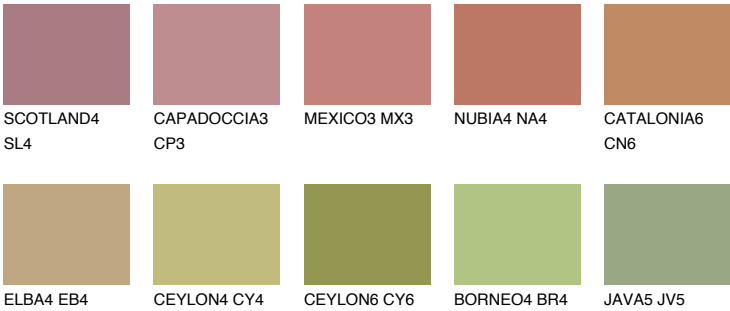

IBIZA5 IB5

☀ 25% **TSR 25%**

Matching colours

COLOURS

INTENSE

For more information on plasters and paints, go to www.ceresit.it

*The presented colours refer to plasters and paints offered by Ceresit. Due to the use of digital techniques, the presented colours might not represent the original ones, thus they cannot be considered as a reliable colour presentation. We recommend checking the authentic colour samples.