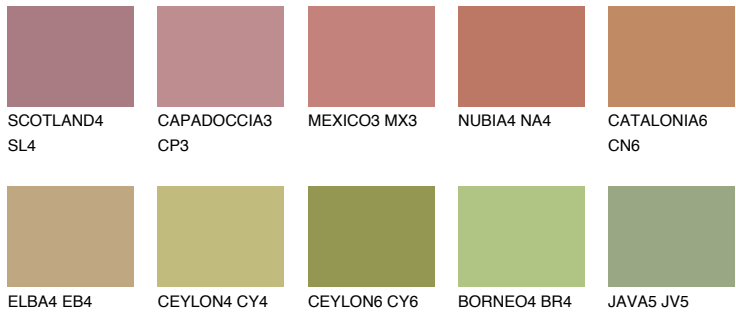

COLOUR DETAILS

IBIZA5 IB5

☀ 25% **TSR** 25%

Matching colours

COLOURS

INTENSE

For more information on plasters and paints, go to www.ceresit.it

*The presented colours refer to plasters and paints offered by Ceresit. Due to the use of digital techniques, the presented colours might not represent the original ones, thus they cannot be considered as a reliable colour presentation. We recommend checking the authentic colour samples.