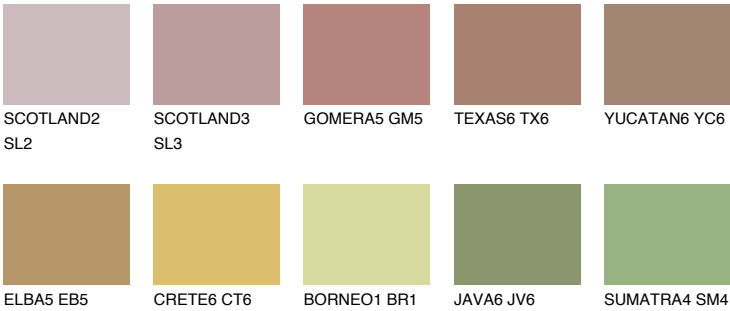

IBIZA6 IB6

☀ 25% **TSR** 24%

Matching colours

COLOURS

INTENSE

For more information on plasters and paints, go to www.ceresit.it

*The presented colours refer to plasters and paints offered by Ceresit. Due to the use of digital techniques, the presented colours might not represent the original ones, thus they cannot be considered as a reliable colour presentation. We recommend checking the authentic colour samples.