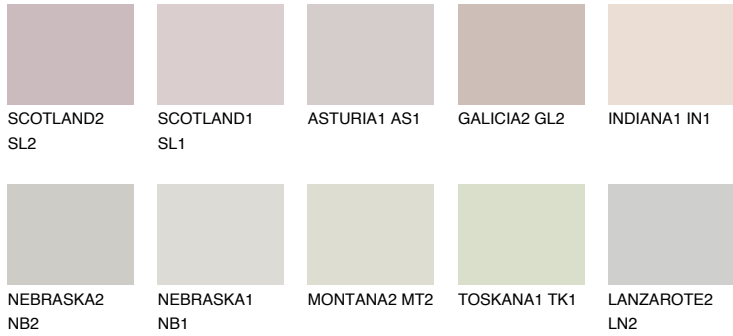

COLOUR DETAILS

MALTA1 ML1

62% **TSR** 65%

Matching colours

COLOURS

INTENSE

For more information on plasters and paints, go to www.ceresit.it

*The presented colours refer to plasters and paints offered by Ceresit. Due to the use of digital techniques, the presented colours might not represent the original ones, thus they cannot be considered as a reliable colour presentation. We recommend checking the authentic colour samples.