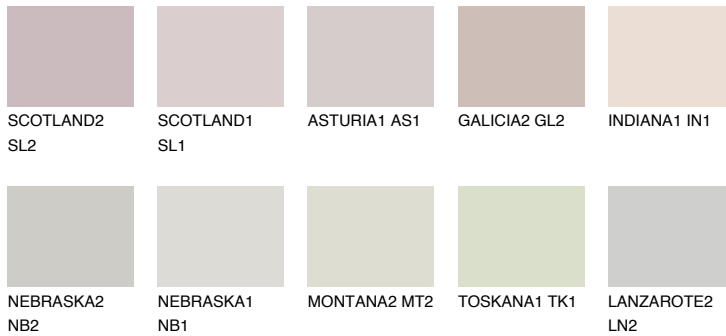

# COLOUR DETAILS

## MALTA1 ML1

62% **TSR** 65%

### Matching colours

#### COLOURS