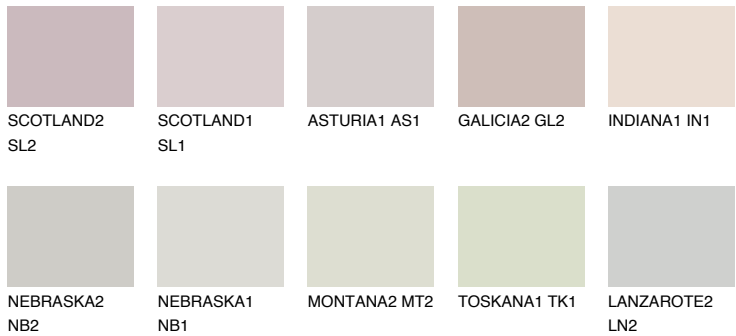

COLOUR DETAILS

MALTA1 ML1

62% **TSR** 65%

Matching colours

COLOURS

INTENSE

For more information on plasters and paints, go to www.ceresit.it

*The presented colours refer to plasters and paints offered by Ceresit. Due to the use of digital techniques, the presented colours might not represent the original ones, thus they cannot be considered as a reliable colour presentation. We recommend checking the authentic colour samples.