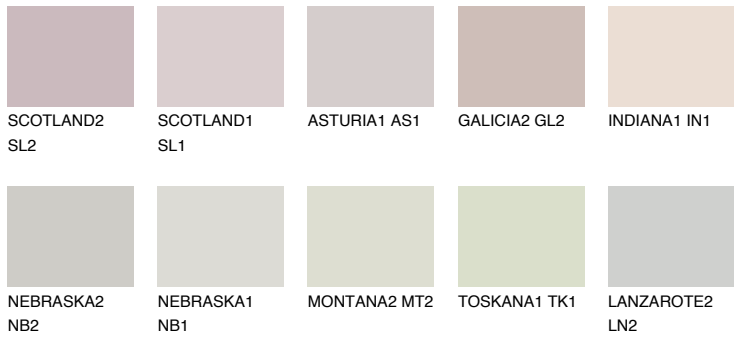

# COLOUR DETAILS

## MALTA1 ML1

62% **TSR** 65%

### Matching colours

#### COLOURS