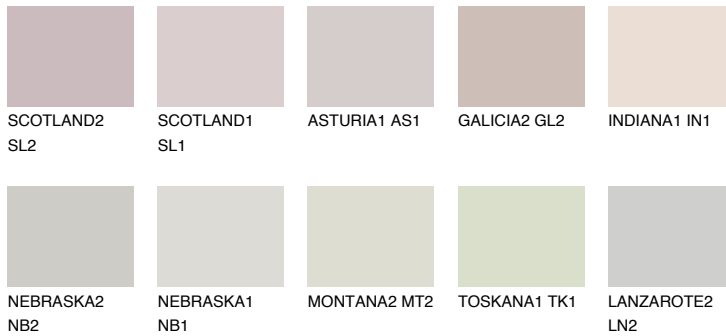

COLOUR DETAILS

MALTA1 ML1

62% **TSR** 65%

Matching colours

COLOURS

INTENSE

For more information on plasters and paints, go to www.ceresit.it

*The presented colours refer to plasters and paints offered by Ceresit. Due to the use of digital techniques, the presented colours might not represent the original ones, thus they cannot be considered as a reliable colour presentation. We recommend checking the authentic colour samples.