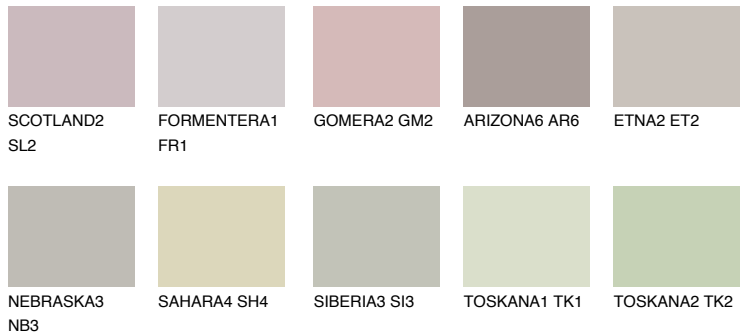

# COLOUR DETAILS

## MALTA2 ML2

54% **TSR** 48%

### Matching colours

#### COLOURS