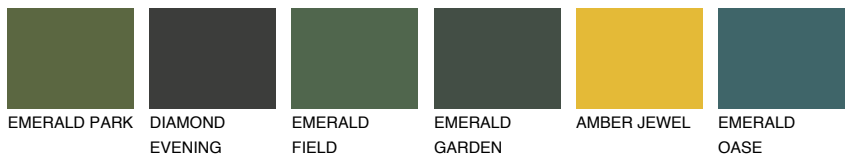

COLOUR DETAILS

MALTA2 ML2

54% **TSR** 48%

Matching colours

COLOURS

INTENSE

For more information on plasters and paints, go to www.ceresit.it

*The presented colours refer to plasters and paints offered by Ceresit. Due to the use of digital techniques, the presented colours might not represent the original ones, thus they cannot be considered as a reliable colour presentation. We recommend checking the authentic colour samples.