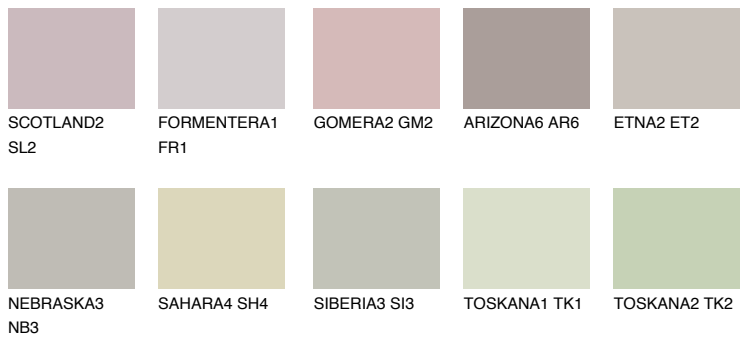

COLOUR DETAILS

MALTA2 ML2

54% **TSR** 48%

Matching colours

COLOURS

INTENSE

For more information on plasters and paints, go to www.ceresit.it

*The presented colours refer to plasters and paints offered by Ceresit. Due to the use of digital techniques, the presented colours might not represent the original ones, thus they cannot be considered as a reliable colour presentation. We recommend checking the authentic colour samples.