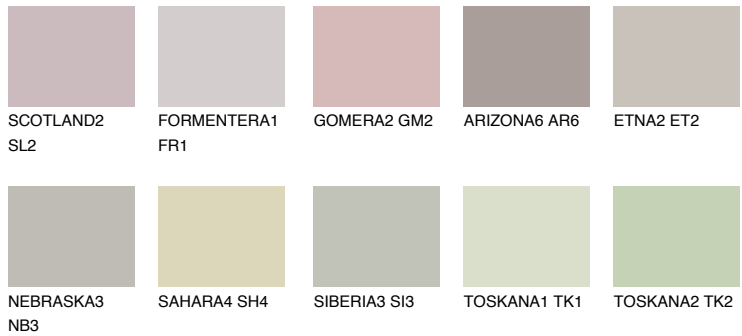

COLOUR DETAILS

MALTA2 ML2

54% TSR 48%

Matching colours

COLOURS

INTENSE

For more information on plasters and paints, go to www.ceresit.it

*The presented colours refer to plasters and paints offered by Ceresit. Due to the use of digital techniques, the presented colours might not represent the original ones, thus they cannot be considered as a reliable colour presentation. We recommend checking the authentic colour samples.