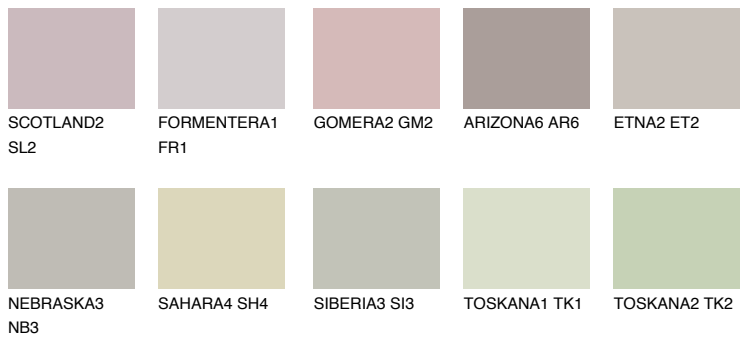

COLOUR DETAILS

MALTA2 ML2

54% TSR 48%

Matching colours

COLOURS

INTENSE

For more information on plasters and paints, go to www.ceresit.it

*The presented colours refer to plasters and paints offered by Ceresit. Due to the use of digital techniques, the presented colours might not represent the original ones, thus they cannot be considered as a reliable colour presentation. We recommend checking the authentic colour samples.