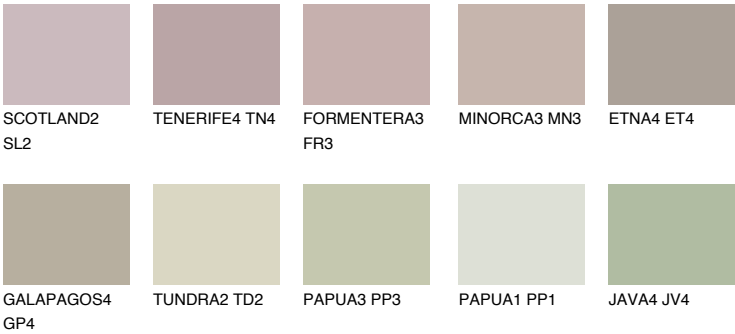

COLOUR DETAILS

MALTA3 ML3

49% **TSR** 44%

Matching colours

COLOURS

INTENSE

For more information on plasters and paints, go to www.ceresit.it

*The presented colours refer to plasters and paints offered by Ceresit. Due to the use of digital techniques, the presented colours might not represent the original ones, thus they cannot be considered as a reliable colour presentation. We recommend checking the authentic colour samples.