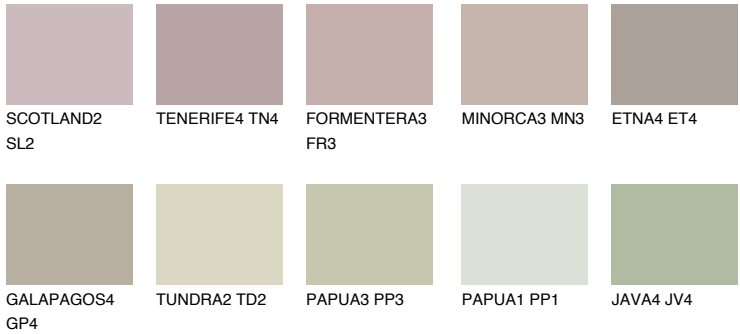

COLOUR DETAILS

MALTA3 ML3

49% TSR 44%

Matching colours

COLOURS

INTENSE

For more information on plasters and paints, go to www.ceresit.it

*The presented colours refer to plasters and paints offered by Ceresit. Due to the use of digital techniques, the presented colours might not represent the original ones, thus they cannot be considered as a reliable colour presentation. We recommend checking the authentic colour samples.