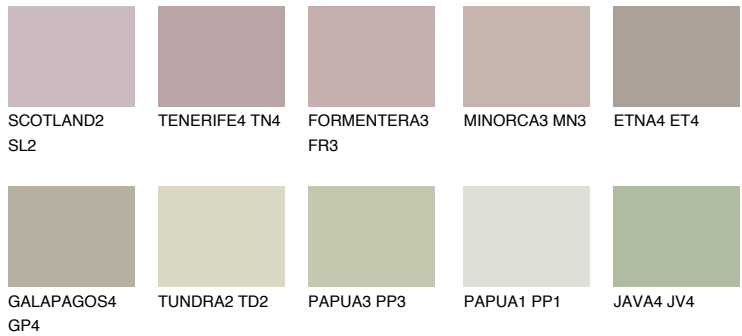

COLOUR DETAILS

MALTA3 ML3

49% **TSR** 44%

Matching colours

COLOURS

INTENSE

For more information on plasters and paints, go to www.ceresit.it

*The presented colours refer to plasters and paints offered by Ceresit. Due to the use of digital techniques, the presented colours might not represent the original ones, thus they cannot be considered as a reliable colour presentation. We recommend checking the authentic colour samples.