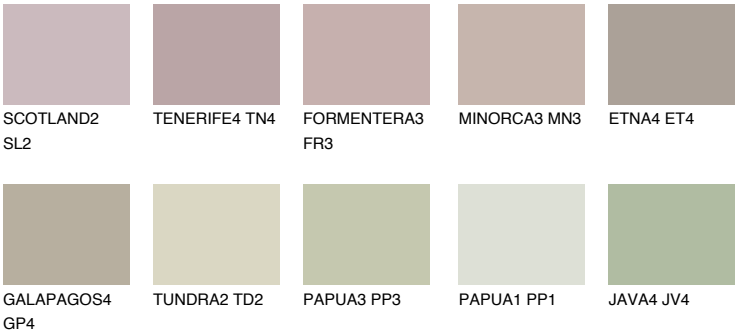

# COLOUR DETAILS

## MALTA3 ML3

49% **TSR** 44%

### Matching colours

#### COLOURS