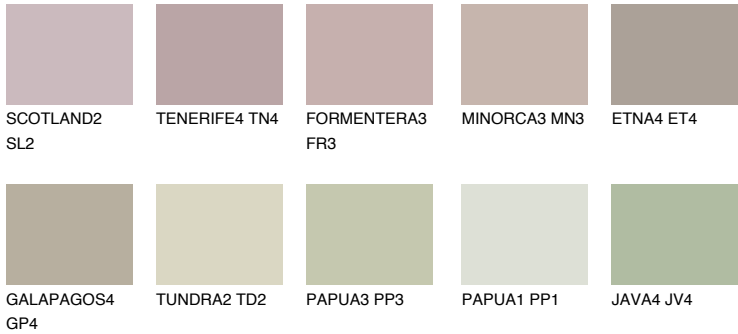

COLOUR DETAILS

MALTA3 ML3

49% **TSR** 44%

Matching colours

COLOURS

INTENSE

For more information on plasters and paints, go to www.ceresit.it

*The presented colours refer to plasters and paints offered by Ceresit. Due to the use of digital techniques, the presented colours might not represent the original ones, thus they cannot be considered as a reliable colour presentation. We recommend checking the authentic colour samples.