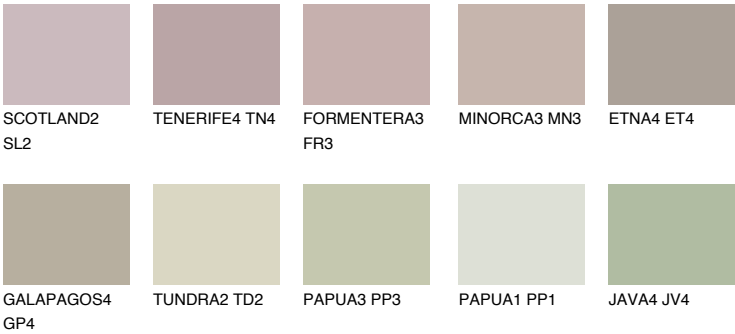

COLOUR DETAILS

MALTA3 ML3

49% TSR 44%

Matching colours

COLOURS

INTENSE

For more information on plasters and paints, go to www.ceresit.it

*The presented colours refer to plasters and paints offered by Ceresit. Due to the use of digital techniques, the presented colours might not represent the original ones, thus they cannot be considered as a reliable colour presentation. We recommend checking the authentic colour samples.