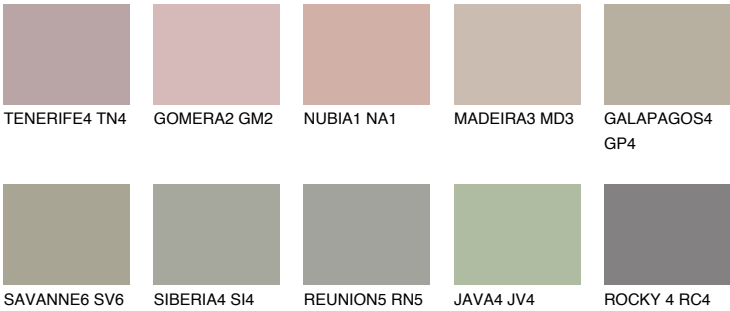

COLOUR DETAILS

MALTA4 ML4

42% TSR 36%

Matching colours

COLOURS

INTENSE

For more information on plasters and paints, go to www.ceresit.it

*The presented colours refer to plasters and paints offered by Ceresit. Due to the use of digital techniques, the presented colours might not represent the original ones, thus they cannot be considered as a reliable colour presentation. We recommend checking the authentic colour samples.