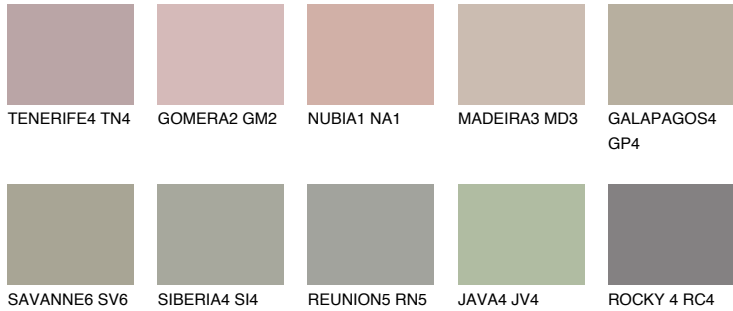

COLOUR DETAILS

MALTA4 ML4

42% TSR 36%

Matching colours

COLOURS

INTENSE

For more information on plasters and paints, go to www.ceresit.it

*The presented colours refer to plasters and paints offered by Ceresit. Due to the use of digital techniques, the presented colours might not represent the original ones, thus they cannot be considered as a reliable colour presentation. We recommend checking the authentic colour samples.