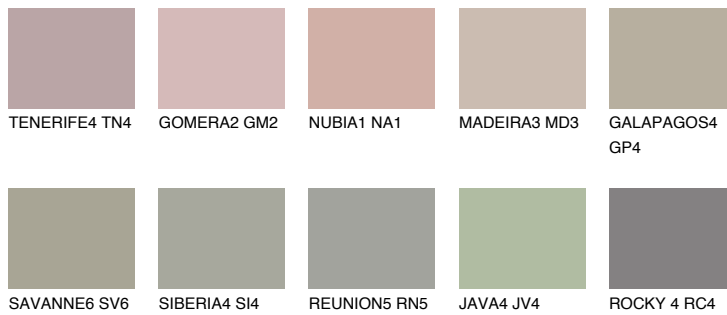

COLOUR DETAILS

MALTA4 ML4

42% TSR 36%

Matching colours

COLOURS

INTENSE

For more information on plasters and paints, go to www.ceresit.it

*The presented colours refer to plasters and paints offered by Ceresit. Due to the use of digital techniques, the presented colours might not represent the original ones, thus they cannot be considered as a reliable colour presentation. We recommend checking the authentic colour samples.