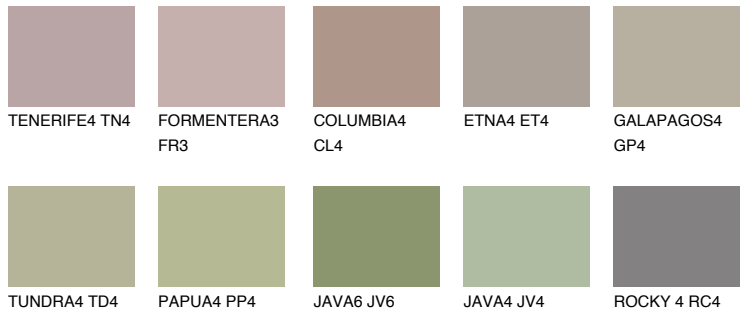

COLOUR DETAILS

MALTA5 ML5

34% **TSR** 29%

Matching colours

COLOURS

INTENSE

For more information on plasters and paints, go to www.ceresit.it

*The presented colours refer to plasters and paints offered by Ceresit. Due to the use of digital techniques, the presented colours might not represent the original ones, thus they cannot be considered as a reliable colour presentation. We recommend checking the authentic colour samples.