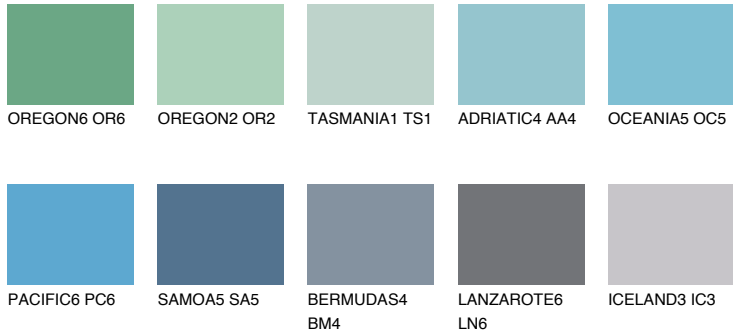

# COLOUR DETAILS

## OCEANIA6 OC6

40% TSR 51%

### Matching colours

#### COLOURS