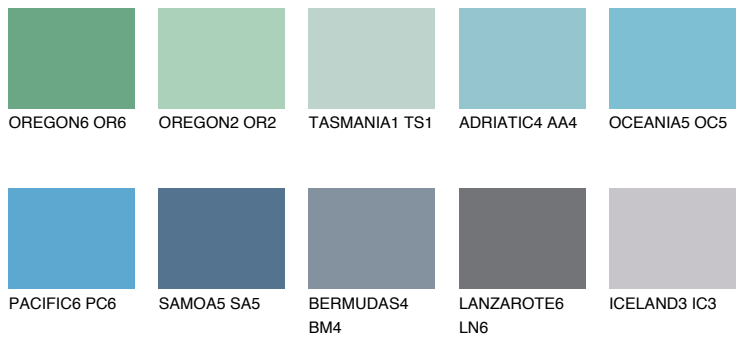

# COLOUR DETAILS

## OCEANIA6 OC6

40% TSR 51%

### Matching colours

#### COLOURS