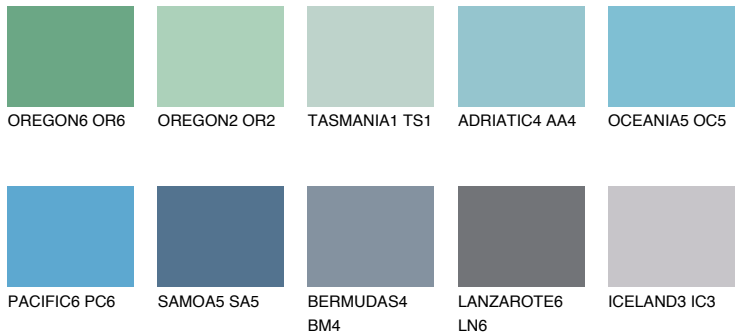

COLOUR DETAILS

OCEANIA6 OC6

40% TSR 51%

Matching colours

COLOURS

INTENSE

For more information on plasters and paints, go to www.ceresit.it

*The presented colours refer to plasters and paints offered by Ceresit. Due to the use of digital techniques, the presented colours might not represent the original ones, thus they cannot be considered as a reliable colour presentation. We recommend checking the authentic colour samples.