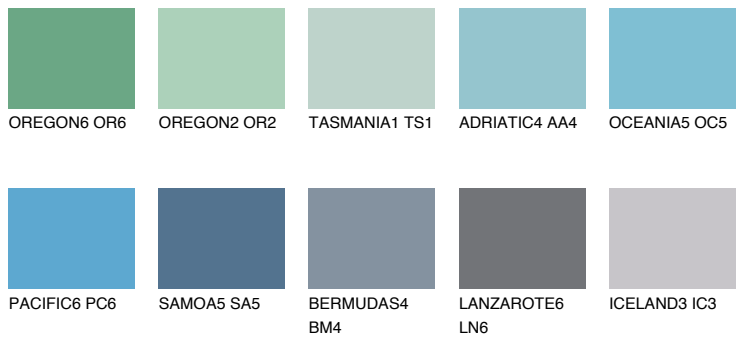

COLOUR DETAILS

OCEANIA6 OC6

40% TSR 51%

Matching colours

COLOURS

INTENSE

For more information on plasters and paints, go to www.ceresit.it

*The presented colours refer to plasters and paints offered by Ceresit. Due to the use of digital techniques, the presented colours might not represent the original ones, thus they cannot be considered as a reliable colour presentation. We recommend checking the authentic colour samples.