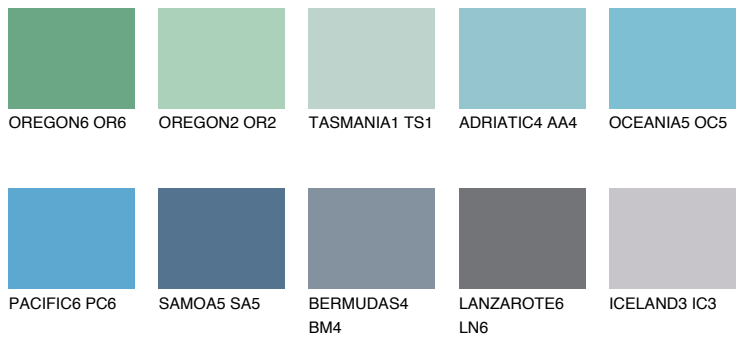

COLOUR DETAILS

OCEANIA6 OC6

40% **TSR** 51%

Matching colours

COLOURS

INTENSE

For more information on plasters and paints, go to www.ceresit.it

*The presented colours refer to plasters and paints offered by Ceresit. Due to the use of digital techniques, the presented colours might not represent the original ones, thus they cannot be considered as a reliable colour presentation. We recommend checking the authentic colour samples.