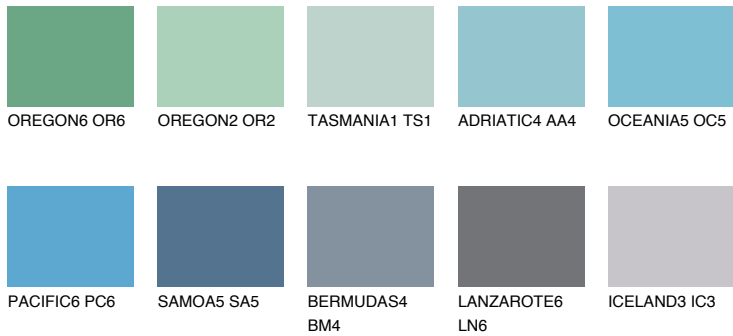

COLOUR DETAILS

OCEANIA6 OC6

40% TSR 51%

Matching colours

COLOURS

INTENSE

For more information on plasters and paints, go to www.ceresit.it

*The presented colours refer to plasters and paints offered by Ceresit. Due to the use of digital techniques, the presented colours might not represent the original ones, thus they cannot be considered as a reliable colour presentation. We recommend checking the authentic colour samples.