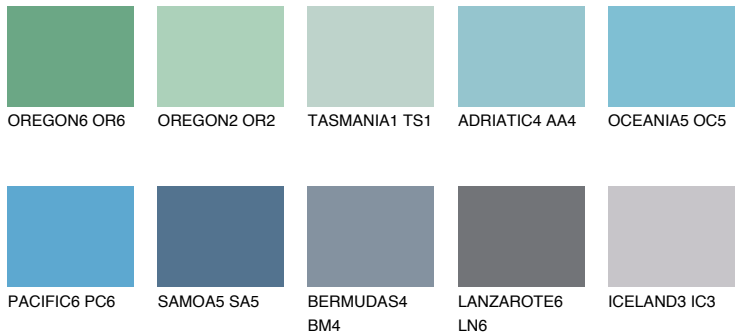

COLOUR DETAILS

OCEANIA6 OC6

40% **TSR** 51%

Matching colours

COLOURS

INTENSE

For more information on plasters and paints, go to www.ceresit.it

*The presented colours refer to plasters and paints offered by Ceresit. Due to the use of digital techniques, the presented colours might not represent the original ones, thus they cannot be considered as a reliable colour presentation. We recommend checking the authentic colour samples.