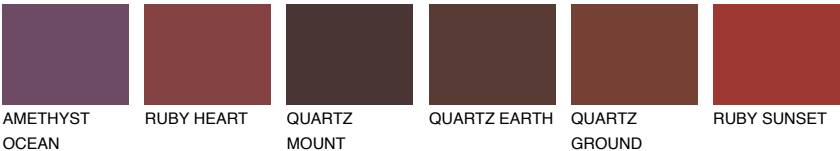

COLOUR DETAILS

MALTA6 ML6

☀ 25% **TSR 22%**

Matching colours

COLOURS

INTENSE

For more information on plasters and paints, go to www.ceresit.it

*The presented colours refer to plasters and paints offered by Ceresit. Due to the use of digital techniques, the presented colours might not represent the original ones, thus they cannot be considered as a reliable colour presentation. We recommend checking the authentic colour samples.