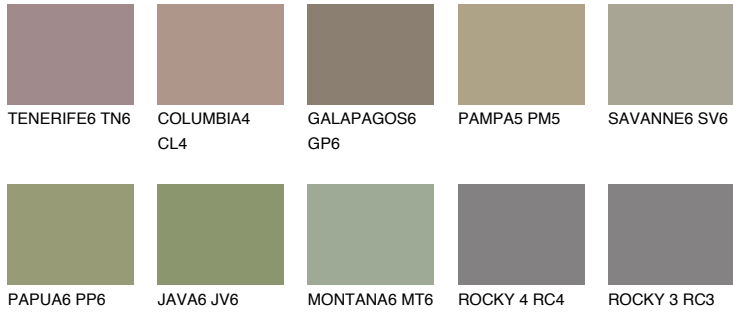

COLOUR DETAILS

MALTA6 ML6

☀ 25% **TSR 22%**

Matching colours

COLOURS

INTENSE

For more information on plasters and paints, go to www.ceresit.it

*The presented colours refer to plasters and paints offered by Ceresit. Due to the use of digital techniques, the presented colours might not represent the original ones, thus they cannot be considered as a reliable colour presentation. We recommend checking the authentic colour samples.