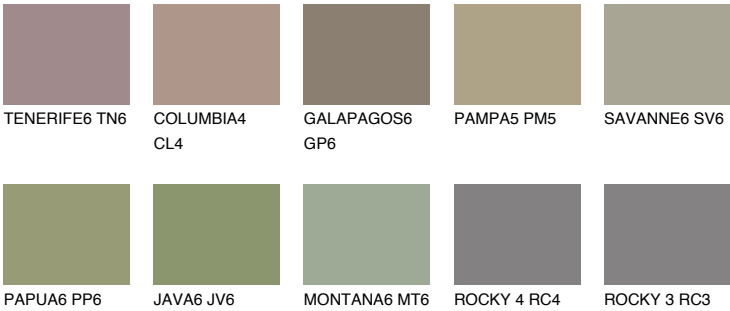

COLOUR DETAILS

MALTA6 ML6

☀ 25% **TSR** 22%

Matching colours

COLOURS

INTENSE

For more information on plasters and paints, go to www.ceresit.it

*The presented colours refer to plasters and paints offered by Ceresit. Due to the use of digital techniques, the presented colours might not represent the original ones, thus they cannot be considered as a reliable colour presentation. We recommend checking the authentic colour samples.