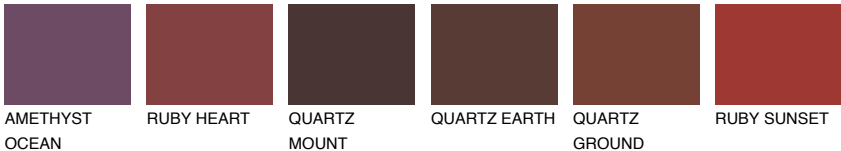

COLOUR DETAILS

MALTA6 ML6

☀️ 25% **TSR 22%**

Matching colours

COLOURS

INTENSE

For more information on plasters and paints, go to www.ceresit.it

*The presented colours refer to plasters and paints offered by Ceresit. Due to the use of digital techniques, the presented colours might not represent the original ones, thus they cannot be considered as a reliable colour presentation. We recommend checking the authentic colour samples.