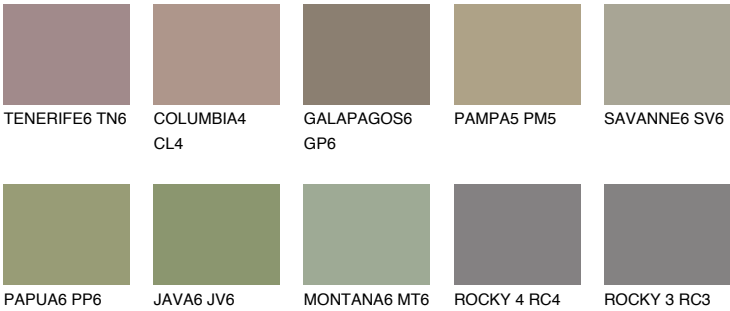

COLOUR DETAILS

MALTA6 ML6

☀ 25% **TSR 22%**

Matching colours

COLOURS

INTENSE

For more information on plasters and paints, go to www.ceresit.it

*The presented colours refer to plasters and paints offered by Ceresit. Due to the use of digital techniques, the presented colours might not represent the original ones, thus they cannot be considered as a reliable colour presentation. We recommend checking the authentic colour samples.