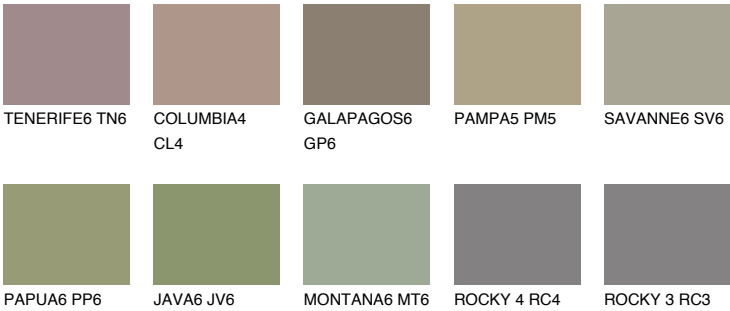

COLOUR DETAILS

MALTA6 ML6

☀️ 25% **TSR 22%**

Matching colours

COLOURS

INTENSE

For more information on plasters and paints, go to www.ceresit.it

*The presented colours refer to plasters and paints offered by Ceresit. Due to the use of digital techniques, the presented colours might not represent the original ones, thus they cannot be considered as a reliable colour presentation. We recommend checking the authentic colour samples.