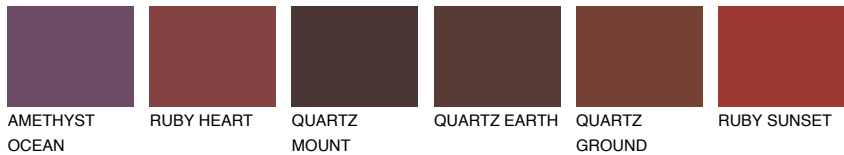

COLOUR DETAILS

MALTA6 ML6

☀ 25% **TSR 22%**

Matching colours

COLOURS

INTENSE

For more information on plasters and paints, go to www.ceresit.it

*The presented colours refer to plasters and paints offered by Ceresit. Due to the use of digital techniques, the presented colours might not represent the original ones, thus they cannot be considered as a reliable colour presentation. We recommend checking the authentic colour samples.