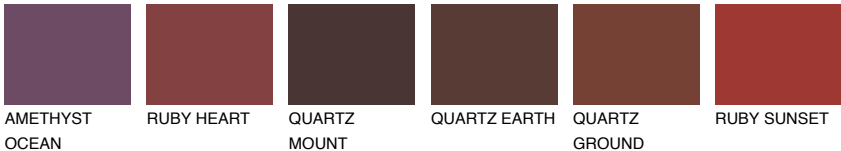

COLOUR DETAILS

MALTA6 ML6

☀ 25% **TSR** 22%

Matching colours

COLOURS

INTENSE

For more information on plasters and paints, go to www.ceresit.it

*The presented colours refer to plasters and paints offered by Ceresit. Due to the use of digital techniques, the presented colours might not represent the original ones, thus they cannot be considered as a reliable colour presentation. We recommend checking the authentic colour samples.