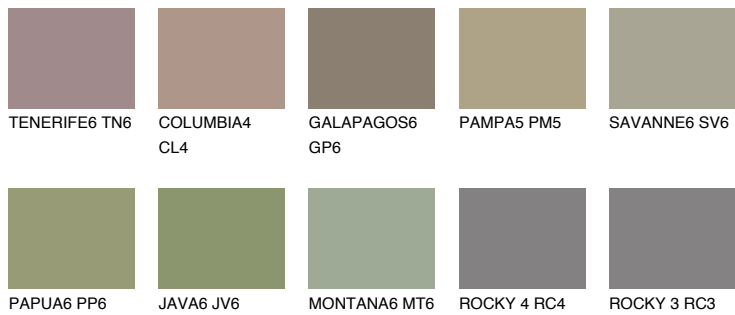

COLOUR DETAILS

MALTA6 ML6

☀ 25% **TSR 22%**

Matching colours

COLOURS

INTENSE

For more information on plasters and paints, go to www.ceresit.it

*The presented colours refer to plasters and paints offered by Ceresit. Due to the use of digital techniques, the presented colours might not represent the original ones, thus they cannot be considered as a reliable colour presentation. We recommend checking the authentic colour samples.