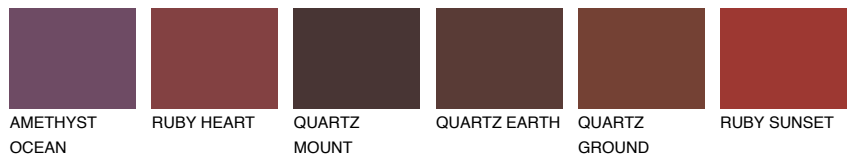

COLOUR DETAILS

MALTA6 ML6

☀ 25% **TSR 22%**

Matching colours

COLOURS

INTENSE

For more information on plasters and paints, go to www.ceresit.it

*The presented colours refer to plasters and paints offered by Ceresit. Due to the use of digital techniques, the presented colours might not represent the original ones, thus they cannot be considered as a reliable colour presentation. We recommend checking the authentic colour samples.