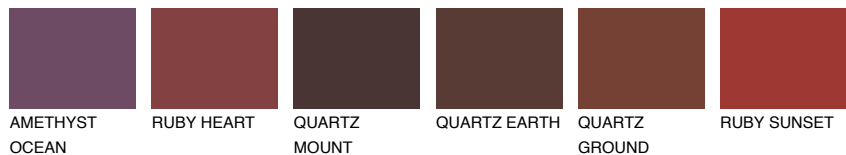

COLOUR DETAILS

MALTA6 ML6

☀️ 25%   **TSR 22%**

Matching colours

COLOURS

INTENSE

For more information on plasters and paints, go to www.ceresit.it

*The presented colours refer to plasters and paints offered by Ceresit. Due to the use of digital techniques, the presented colours might not represent the original ones, thus they cannot be considered as a reliable colour presentation. We recommend checking the authentic colour samples.