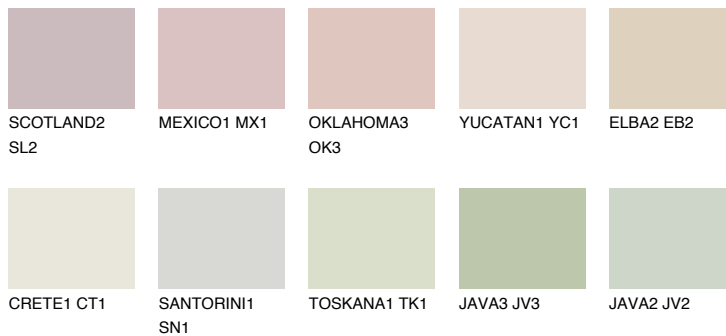

ELBA1 EB1

73% **TSR** 71%

Matching colours

COLOURS

INTENSE

For more information on plasters and paints, go to
www.ceresit.it

*The presented colours refer to plasters and paints offered by Ceresit. Due to the use of digital techniques, the presented colours might not represent the original ones, thus they cannot be considered as a reliable colour presentation. We recommend checking the authentic colour samples.