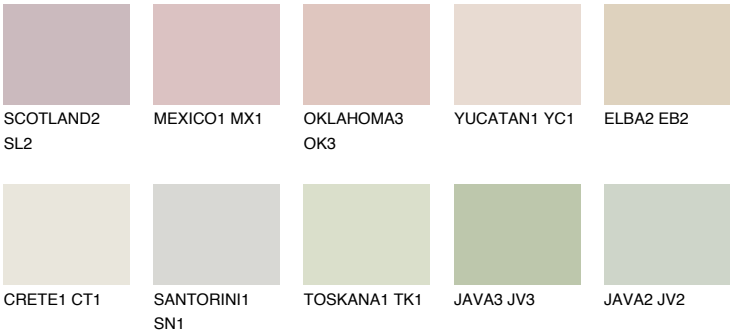

**ELBA1 EB1**

73% **TSR** 71%

## Matching colours

### COLOURS

### INTENSE

For more information on plasters and paints, go to [www.ceresit.it](http://www.ceresit.it)

\*The presented colours refer to plasters and paints offered by Ceresit. Due to the use of digital techniques, the presented colours might not represent the original ones, thus they cannot be considered as a reliable colour presentation. We recommend checking the authentic colour samples.