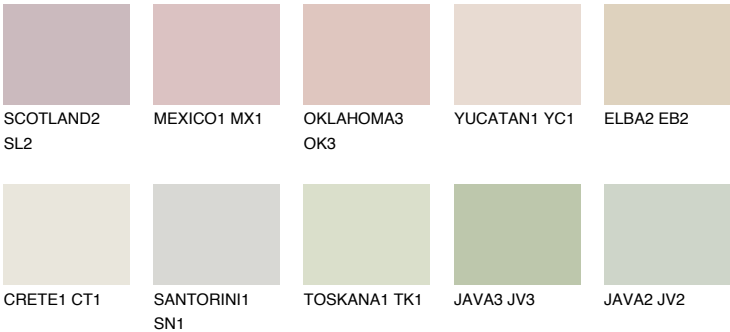

**ELBA1 EB1**

73% **TSR** 71%

## Matching colours

### COLOURS

### INTENSE

For more information on plasters and paints, go to [www.ceresit.it](http://www.ceresit.it)

\*The presented colours refer to plasters and paints offered by Ceresit. Due to the use of digital techniques, the presented colours might not represent the original ones, thus they cannot be considered as a reliable colour presentation. We recommend checking the authentic colour samples.