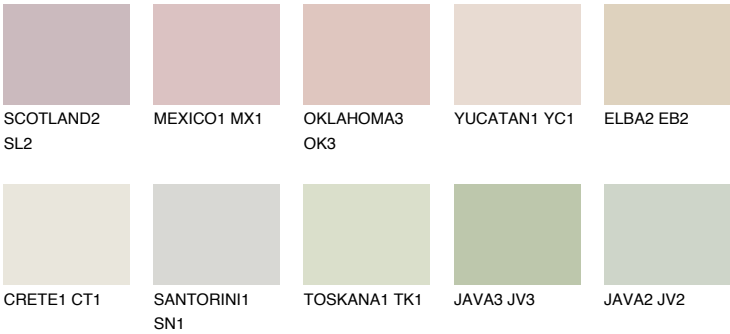

ELBA1 EB1

73% **TSR** 71%

Matching colours

COLOURS

INTENSE

For more information on plasters and paints, go to www.ceresit.it

*The presented colours refer to plasters and paints offered by Ceresit. Due to the use of digital techniques, the presented colours might not represent the original ones, thus they cannot be considered as a reliable colour presentation. We recommend checking the authentic colour samples.