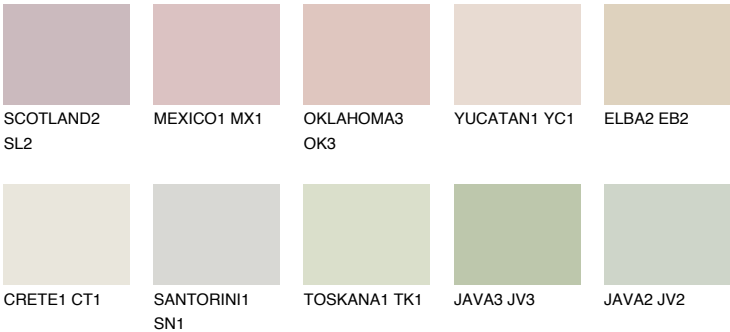

ELBA1 EB1

73% **TSR** 71%

Matching colours

COLOURS

INTENSE

For more information on plasters and paints, go to www.ceresit.it

*The presented colours refer to plasters and paints offered by Ceresit. Due to the use of digital techniques, the presented colours might not represent the original ones, thus they cannot be considered as a reliable colour presentation. We recommend checking the authentic colour samples.