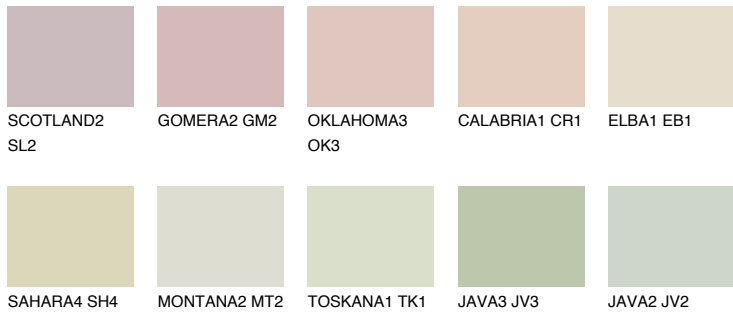

COLOUR DETAILS

ELBA2 EB2

65% **TSR** 62%

Matching colours

COLOURS

INTENSE

For more information on plasters and paints, go to www.ceresit.it

*The presented colours refer to plasters and paints offered by Ceresit. Due to the use of digital techniques, the presented colours might not represent the original ones, thus they cannot be considered as a reliable colour presentation. We recommend checking the authentic colour samples.