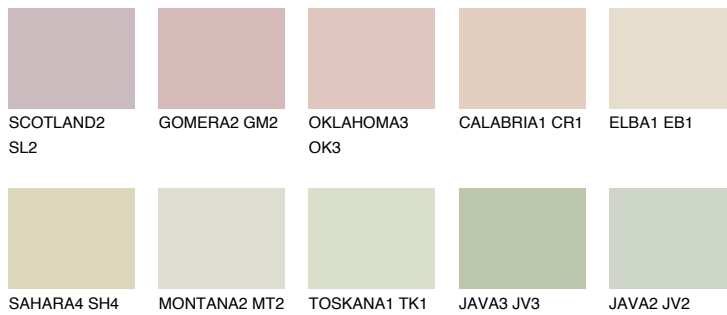

COLOUR DETAILS

ELBA2 EB2

65% **TSR** 62%

Matching colours

COLOURS

INTENSE

For more information on plasters and paints, go to www.ceresit.it

*The presented colours refer to plasters and paints offered by Ceresit. Due to the use of digital techniques, the presented colours might not represent the original ones, thus they cannot be considered as a reliable colour presentation. We recommend checking the authentic colour samples.