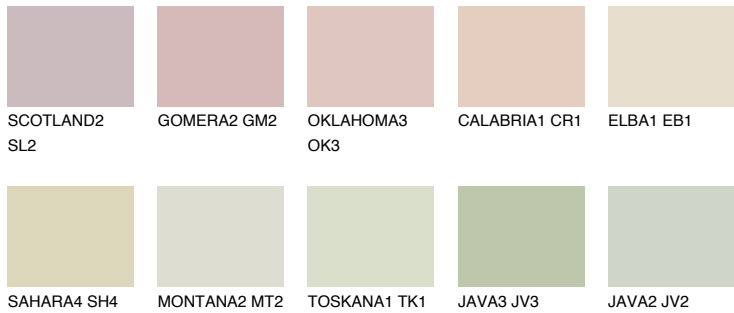

# COLOUR DETAILS

**ELBA2 EB2**

65% **TSR** 62%

## Matching colours

### COLOURS

### INTENSE

For more information on plasters and paints, go to [www.ceresit.it](http://www.ceresit.it)

\*The presented colours refer to plasters and paints offered by Ceresit. Due to the use of digital techniques, the presented colours might not represent the original ones, thus they cannot be considered as a reliable colour presentation. We recommend checking the authentic colour samples.