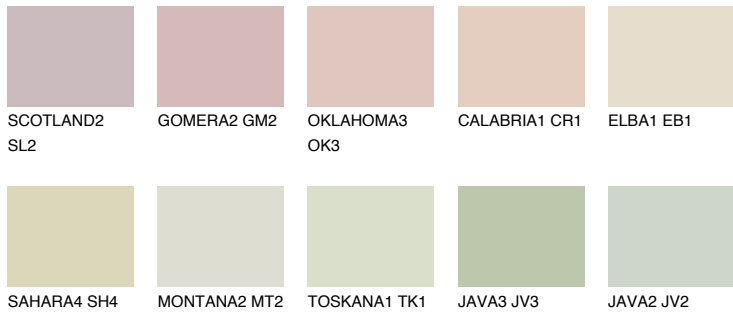

# COLOUR DETAILS

**ELBA2 EB2**

65% **TSR** 62%

## Matching colours

### COLOURS

### INTENSE

For more information on plasters and paints, go to [www.ceresit.it](http://www.ceresit.it)

\*The presented colours refer to plasters and paints offered by Ceresit. Due to the use of digital techniques, the presented colours might not represent the original ones, thus they cannot be considered as a reliable colour presentation. We recommend checking the authentic colour samples.