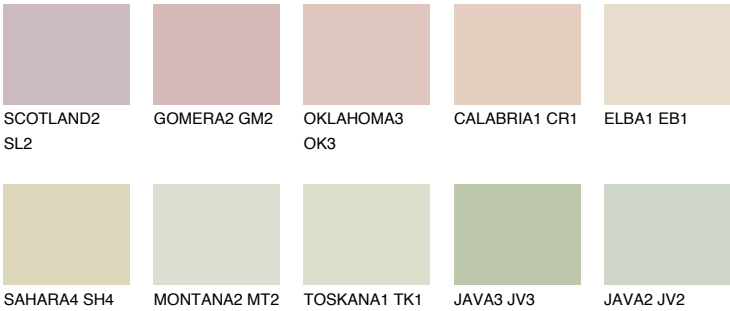

ELBA2 EB2

65% **TSR** 62%

Matching colours

COLOURS

INTENSE

For more information on plasters and paints, go to www.ceresit.it

*The presented colours refer to plasters and paints offered by Ceresit. Due to the use of digital techniques, the presented colours might not represent the original ones, thus they cannot be considered as a reliable colour presentation. We recommend checking the authentic colour samples.