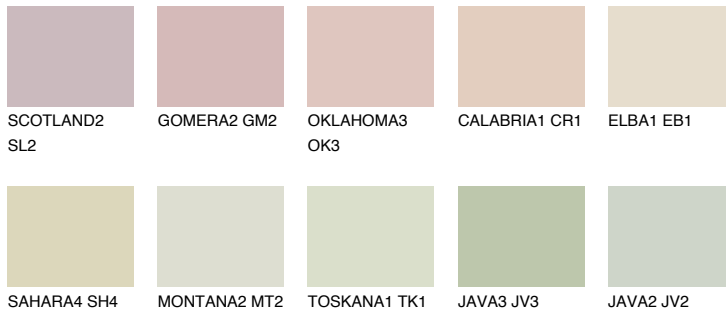

COLOUR DETAILS

ELBA2 EB2

65% **TSR** 62%

Matching colours

COLOURS

INTENSE

For more information on plasters and paints, go to www.ceresit.it

*The presented colours refer to plasters and paints offered by Ceresit. Due to the use of digital techniques, the presented colours might not represent the original ones, thus they cannot be considered as a reliable colour presentation. We recommend checking the authentic colour samples.