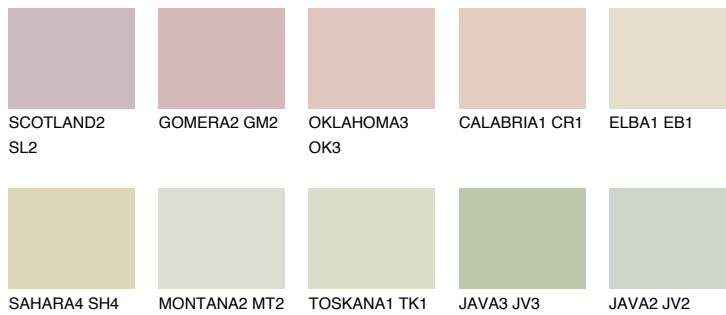

COLOUR DETAILS

ELBA2 EB2

65% **TSR** 62%

Matching colours

COLOURS

INTENSE

For more information on plasters and paints, go to www.ceresit.it

*The presented colours refer to plasters and paints offered by Ceresit. Due to the use of digital techniques, the presented colours might not represent the original ones, thus they cannot be considered as a reliable colour presentation. We recommend checking the authentic colour samples.