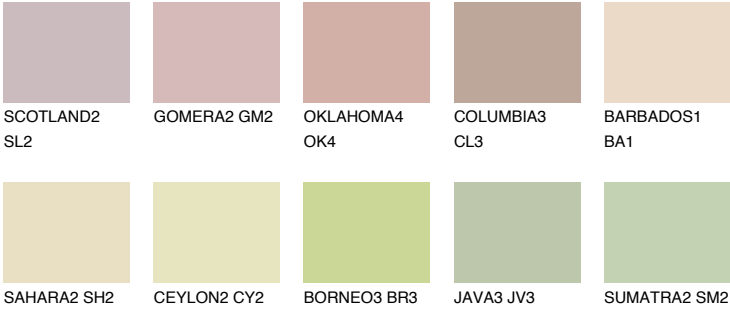

COLOUR DETAILS

ELBA3 EB3

51% **TSR** 47%

Matching colours

COLOURS

INTENSE

For more information on plasters and paints, go to www.ceresit.it

*The presented colours refer to plasters and paints offered by Ceresit. Due to the use of digital techniques, the presented colours might not represent the original ones, thus they cannot be considered as a reliable colour presentation. We recommend checking the authentic colour samples.