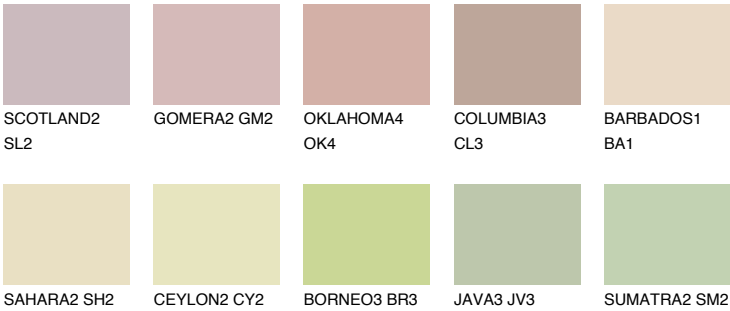

ELBA3 EB3

51% **TSR** 47%

Matching colours

COLOURS

INTENSE

For more information on plasters and paints, go to www.ceresit.it

*The presented colours refer to plasters and paints offered by Ceresit. Due to the use of digital techniques, the presented colours might not represent the original ones, thus they cannot be considered as a reliable colour presentation. We recommend checking the authentic colour samples.