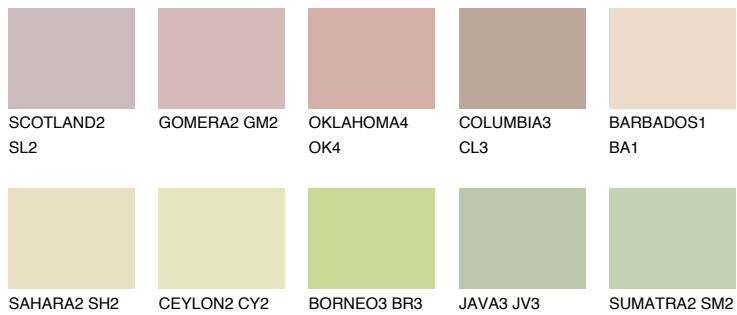

**ELBA3 EB3**

51% **TSR** 47%

## Matching colours

### COLOURS

### INTENSE

For more information on plasters and paints, go to  
[www.ceresit.it](http://www.ceresit.it)

\*The presented colours refer to plasters and paints offered by Ceresit. Due to the use of digital techniques, the presented colours might not represent the original ones, thus they cannot be considered as a reliable colour presentation. We recommend checking the authentic colour samples.