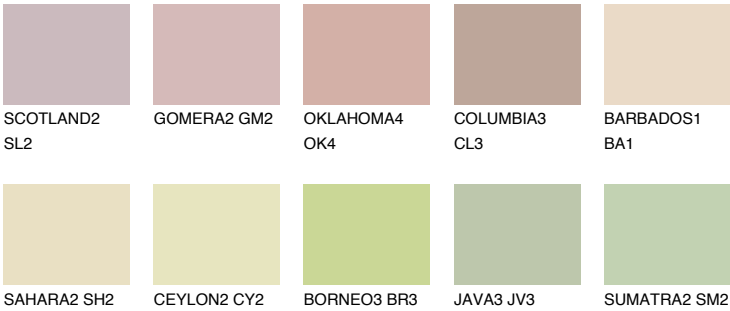

**ELBA3 EB3**

51% **TSR** 47%

## Matching colours

### COLOURS

### INTENSE

For more information on plasters and paints, go to [www.ceresit.it](http://www.ceresit.it)

\*The presented colours refer to plasters and paints offered by Ceresit. Due to the use of digital techniques, the presented colours might not represent the original ones, thus they cannot be considered as a reliable colour presentation. We recommend checking the authentic colour samples.