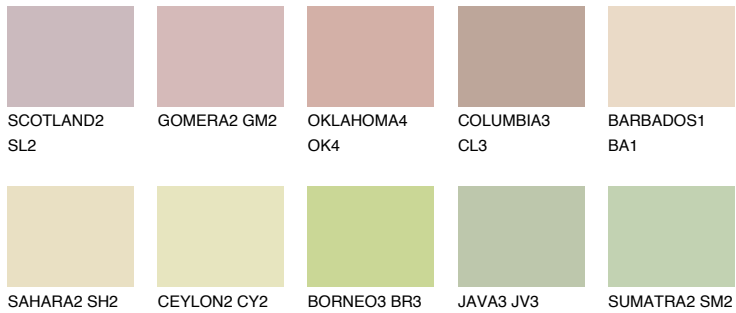

COLOUR DETAILS

ELBA3 EB3

51% **TSR** 47%

Matching colours

COLOURS

INTENSE

For more information on plasters and paints, go to www.ceresit.it

*The presented colours refer to plasters and paints offered by Ceresit. Due to the use of digital techniques, the presented colours might not represent the original ones, thus they cannot be considered as a reliable colour presentation. We recommend checking the authentic colour samples.