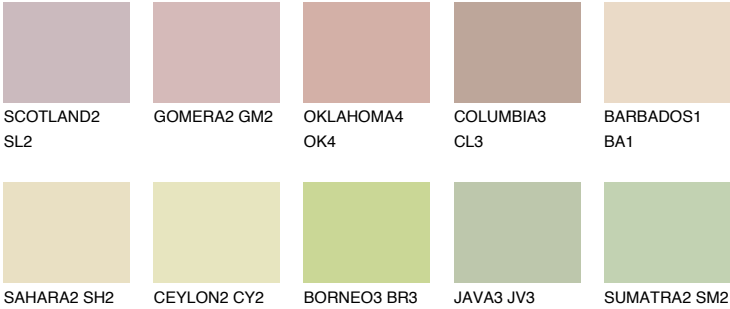

ELBA3 EB3

51% **TSR** 47%

Matching colours

COLOURS

INTENSE

For more information on plasters and paints, go to www.ceresit.it

*The presented colours refer to plasters and paints offered by Ceresit. Due to the use of digital techniques, the presented colours might not represent the original ones, thus they cannot be considered as a reliable colour presentation. We recommend checking the authentic colour samples.