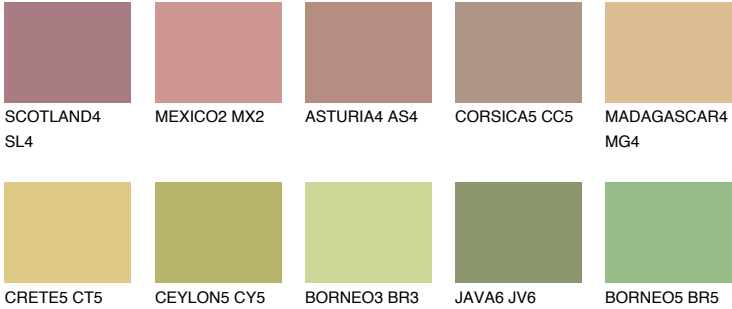

ELBA4 EB4

40% **TSR** 39%

Matching colours

COLOURS

INTENSE

For more information on plasters and paints, go to www.ceresit.it

*The presented colours refer to plasters and paints offered by Ceresit. Due to the use of digital techniques, the presented colours might not represent the original ones, thus they cannot be considered as a reliable colour presentation. We recommend checking the authentic colour samples.