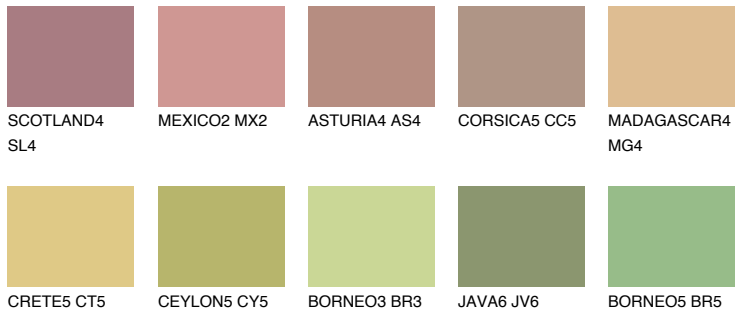

COLOUR DETAILS

ELBA4 EB4

40% **TSR** 39%

Matching colours

COLOURS

INTENSE

For more information on plasters and paints, go to www.ceresit.it

*The presented colours refer to plasters and paints offered by Ceresit. Due to the use of digital techniques, the presented colours might not represent the original ones, thus they cannot be considered as a reliable colour presentation. We recommend checking the authentic colour samples.