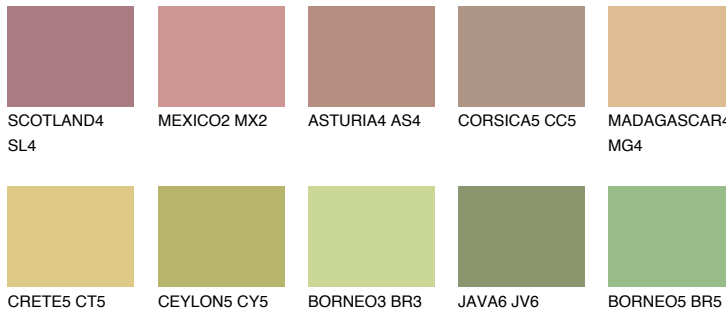

COLOUR DETAILS

ELBA4 EB4

40% TSR 39%

Matching colours

COLOURS

INTENSE

For more information on plasters and paints, go to www.ceresit.it

*The presented colours refer to plasters and paints offered by Ceresit. Due to the use of digital techniques, the presented colours might not represent the original ones, thus they cannot be considered as a reliable colour presentation. We recommend checking the authentic colour samples.