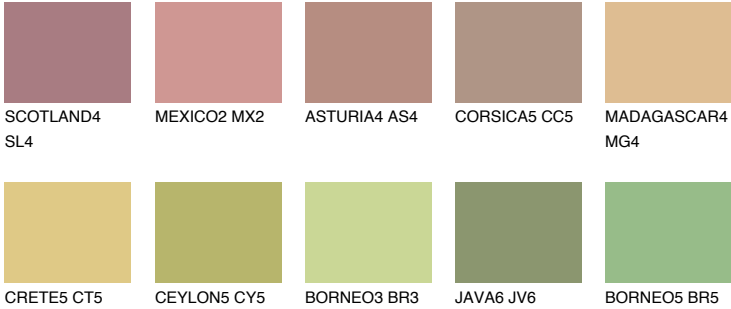

COLOUR DETAILS

ELBA4 EB4

40% **TSR** 39%

Matching colours

COLOURS

INTENSE

For more information on plasters and paints, go to www.ceresit.it

*The presented colours refer to plasters and paints offered by Ceresit. Due to the use of digital techniques, the presented colours might not represent the original ones, thus they cannot be considered as a reliable colour presentation. We recommend checking the authentic colour samples.