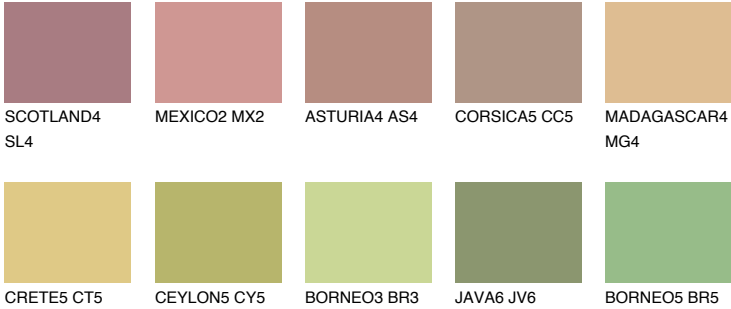

ELBA4 EB4

40% **TSR** 39%

Matching colours

COLOURS

INTENSE

For more information on plasters and paints, go to www.ceresit.it

*The presented colours refer to plasters and paints offered by Ceresit. Due to the use of digital techniques, the presented colours might not represent the original ones, thus they cannot be considered as a reliable colour presentation. We recommend checking the authentic colour samples.