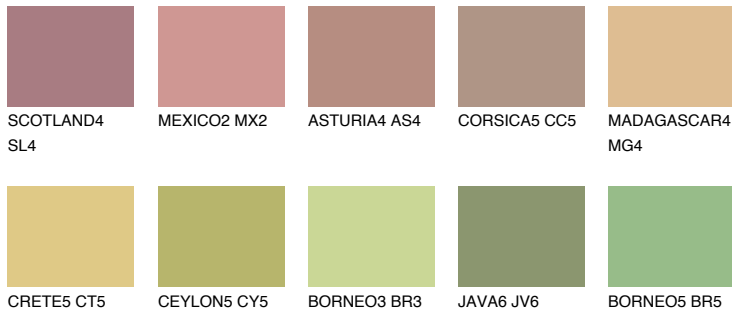

**ELBA4 EB4**

40% **TSR** 39%

## Matching colours

### COLOURS

### INTENSE

For more information on plasters and paints, go to [www.ceresit.it](http://www.ceresit.it)

\*The presented colours refer to plasters and paints offered by Ceresit. Due to the use of digital techniques, the presented colours might not represent the original ones, thus they cannot be considered as a reliable colour presentation. We recommend checking the authentic colour samples.