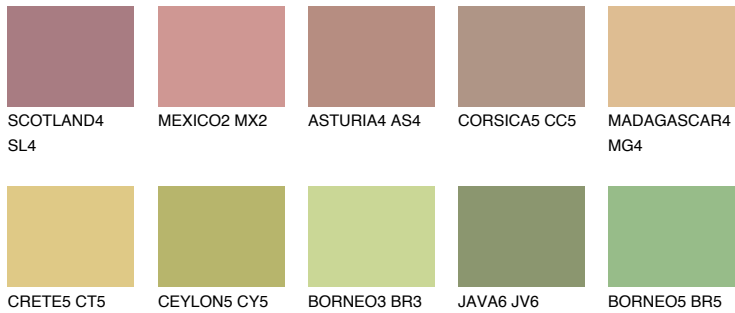

# COLOUR DETAILS

**ELBA4 EB4**

40% **TSR** 39%

## Matching colours

### COLOURS

### INTENSE

For more information on plasters and paints, go to [www.ceresit.it](http://www.ceresit.it)

\*The presented colours refer to plasters and paints offered by Ceresit. Due to the use of digital techniques, the presented colours might not represent the original ones, thus they cannot be considered as a reliable colour presentation. We recommend checking the authentic colour samples.