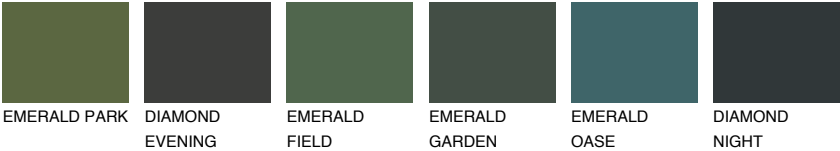

ELBA5 EB5

33% **TSR** 32%

Matching colours

COLOURS

INTENSE

For more information on plasters and paints, go to www.ceresit.it

*The presented colours refer to plasters and paints offered by Ceresit. Due to the use of digital techniques, the presented colours might not represent the original ones, thus they cannot be considered as a reliable colour presentation. We recommend checking the authentic colour samples.