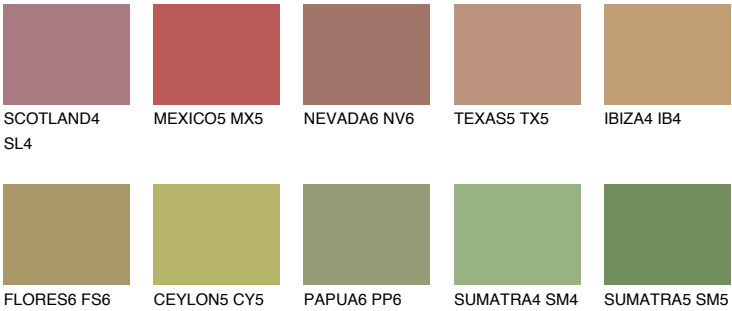

ELBA5 EB5

33% **TSR** 32%

Matching colours

COLOURS

INTENSE

For more information on plasters and paints, go to www.ceresit.it

*The presented colours refer to plasters and paints offered by Ceresit. Due to the use of digital techniques, the presented colours might not represent the original ones, thus they cannot be considered as a reliable colour presentation. We recommend checking the authentic colour samples.