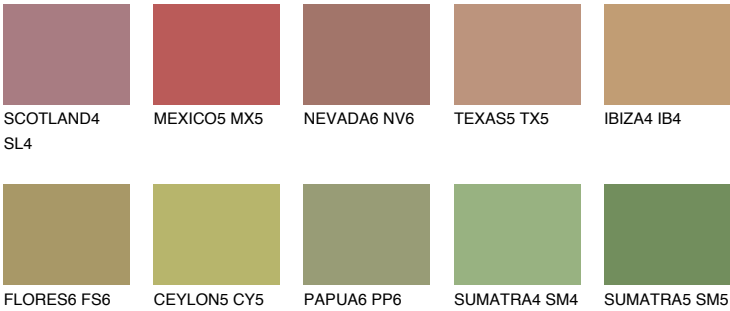

COLOUR DETAILS

ELBA5 EB5

☀ 33% **TSR 32%**

Matching colours

COLOURS

INTENSE

For more information on plasters and paints, go to www.ceresit.it

*The presented colours refer to plasters and paints offered by Ceresit. Due to the use of digital techniques, the presented colours might not represent the original ones, thus they cannot be considered as a reliable colour presentation. We recommend checking the authentic colour samples.