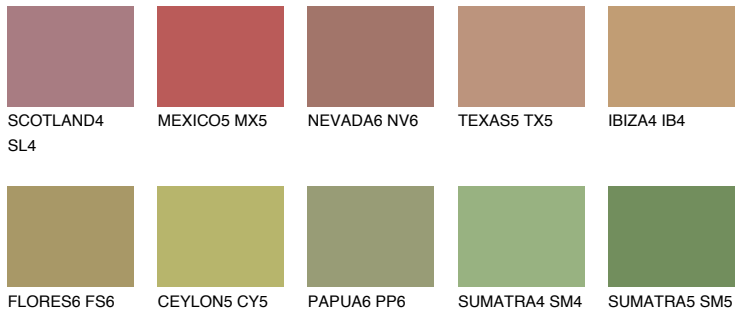

COLOUR DETAILS

ELBA5 EB5

☀ 33% **TSR** 32%

Matching colours

COLOURS

INTENSE

For more information on plasters and paints, go to www.ceresit.it

*The presented colours refer to plasters and paints offered by Ceresit. Due to the use of digital techniques, the presented colours might not represent the original ones, thus they cannot be considered as a reliable colour presentation. We recommend checking the authentic colour samples.