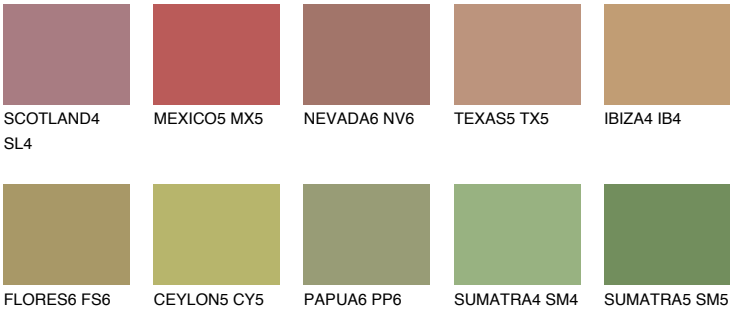

ELBA5 EB5

33% **TSR** 32%

Matching colours

COLOURS

INTENSE

For more information on plasters and paints, go to www.ceresit.it

*The presented colours refer to plasters and paints offered by Ceresit. Due to the use of digital techniques, the presented colours might not represent the original ones, thus they cannot be considered as a reliable colour presentation. We recommend checking the authentic colour samples.