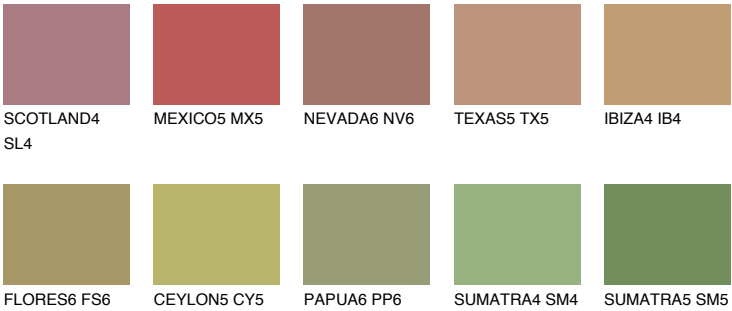

ELBA5 EB5

☀ 33% **TSR 32%**

Matching colours

COLOURS

INTENSE

For more information on plasters and paints, go to www.ceresit.it

*The presented colours refer to plasters and paints offered by Ceresit. Due to the use of digital techniques, the presented colours might not represent the original ones, thus they cannot be considered as a reliable colour presentation. We recommend checking the authentic colour samples.