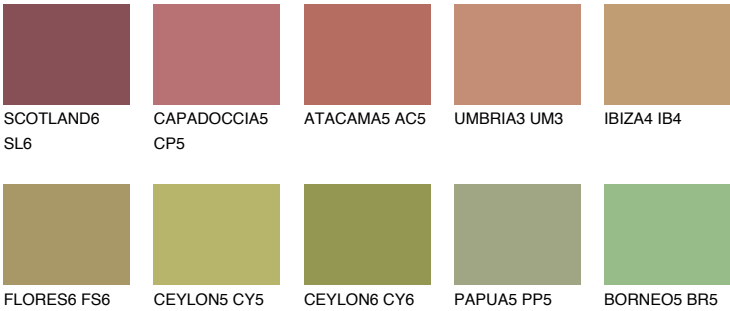

ELBA6 EB6

26% **TSR** 24%

Matching colours

COLOURS

INTENSE

For more information on plasters and paints, go to www.ceresit.it

*The presented colours refer to plasters and paints offered by Ceresit. Due to the use of digital techniques, the presented colours might not represent the original ones, thus they cannot be considered as a reliable colour presentation. We recommend checking the authentic colour samples.