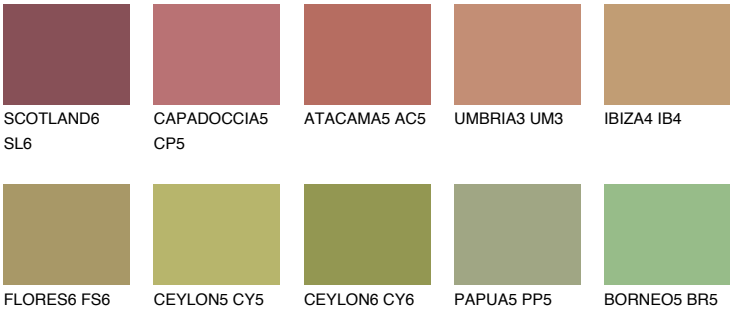

ELBA6 EB6

☀ 26% **TSR 24%**

Matching colours

COLOURS

INTENSE

For more information on plasters and paints, go to www.ceresit.it

*The presented colours refer to plasters and paints offered by Ceresit. Due to the use of digital techniques, the presented colours might not represent the original ones, thus they cannot be considered as a reliable colour presentation. We recommend checking the authentic colour samples.