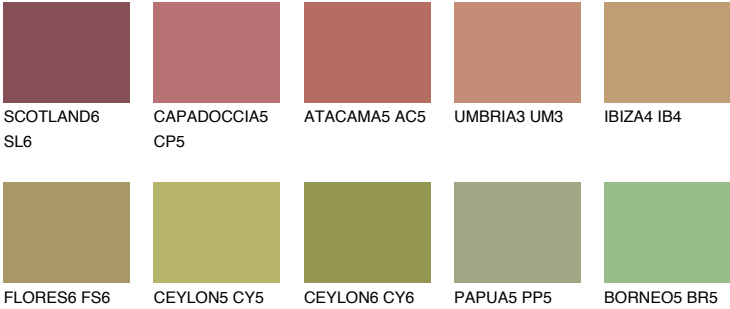

**ELBA6 EB6**

☀ 26%    **TSR 24%**

## Matching colours

### COLOURS

### INTENSE

For more information on plasters and paints, go to  
[www.ceresit.it](http://www.ceresit.it)

\*The presented colours refer to plasters and paints offered by Ceresit. Due to the use of digital techniques, the presented colours might not represent the original ones, thus they cannot be considered as a reliable colour presentation. We recommend checking the authentic colour samples.