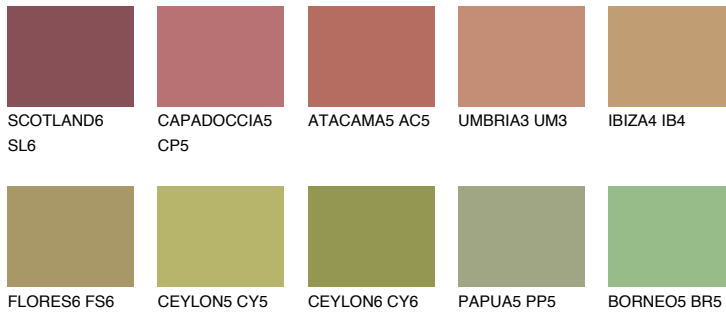

ELBA6 EB6

26% **TSR** 24%

Matching colours

COLOURS

INTENSE

For more information on plasters and paints, go to
www.ceresit.it

*The presented colours refer to plasters and paints offered by Ceresit. Due to the use of digital techniques, the presented colours might not represent the original ones, thus they cannot be considered as a reliable colour presentation. We recommend checking the authentic colour samples.