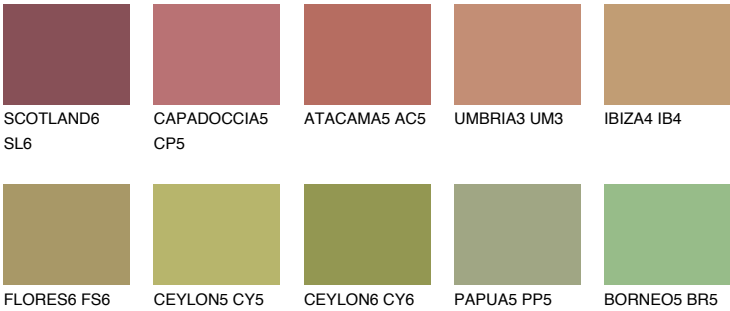

**ELBA6 EB6**

☀ 26%    **TSR 24%**

## Matching colours

### COLOURS

### INTENSE

For more information on plasters and paints, go to [www.ceresit.it](http://www.ceresit.it)

\*The presented colours refer to plasters and paints offered by Ceresit. Due to the use of digital techniques, the presented colours might not represent the original ones, thus they cannot be considered as a reliable colour presentation. We recommend checking the authentic colour samples.