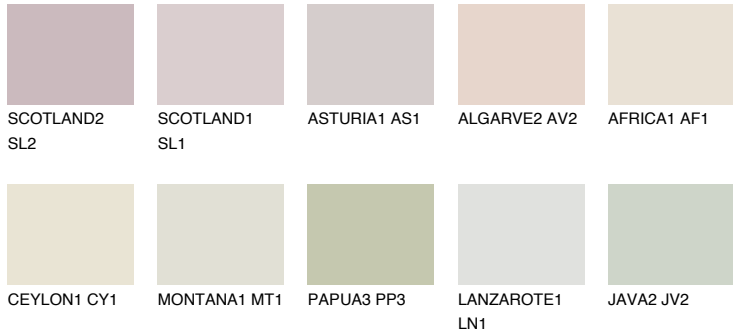

COLOUR DETAILS

GALAPAGOS1 GP1

72% TSR 63%

Matching colours

COLOURS

INTENSE

For more information on plasters and paints, go to www.ceresit.it

*The presented colours refer to plasters and paints offered by Ceresit. Due to the use of digital techniques, the presented colours might not represent the original ones, thus they cannot be considered as a reliable colour presentation. We recommend checking the authentic colour samples.