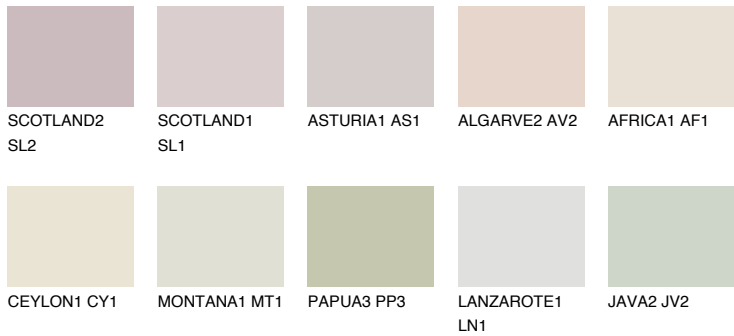

COLOUR DETAILS

GALAPAGOS1 GP1

72% TSR 63%

Matching colours

COLOURS

INTENSE

For more information on plasters and paints, go to www.ceresit.it

*The presented colours refer to plasters and paints offered by Ceresit. Due to the use of digital techniques, the presented colours might not represent the original ones, thus they cannot be considered as a reliable colour presentation. We recommend checking the authentic colour samples.