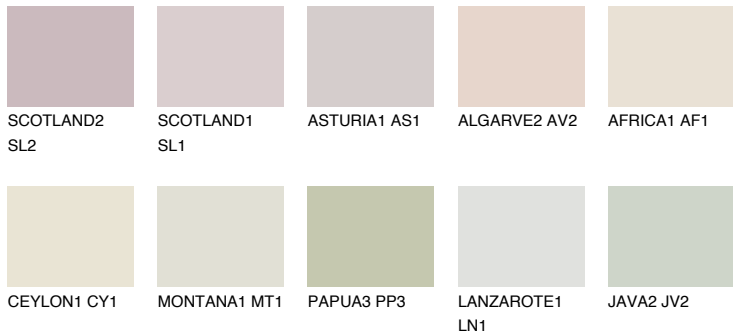

COLOUR DETAILS

GALAPAGOS1 GP1

72% TSR 63%

Matching colours

COLOURS

INTENSE

For more information on plasters and paints, go to www.ceresit.it

*The presented colours refer to plasters and paints offered by Ceresit. Due to the use of digital techniques, the presented colours might not represent the original ones, thus they cannot be considered as a reliable colour presentation. We recommend checking the authentic colour samples.