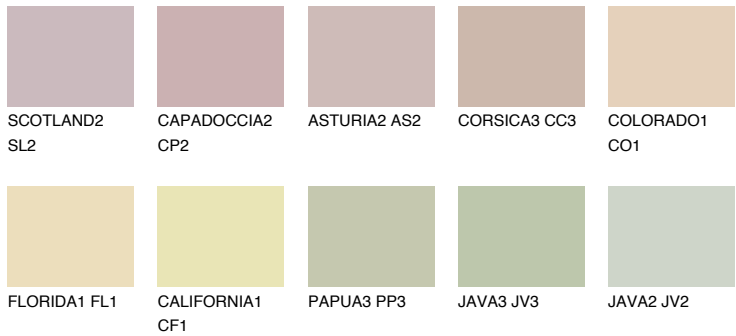

COLOUR DETAILS

GALAPAGOS2 GP2

58% **TSR** 53%

Matching colours

COLOURS

INTENSE

For more information on plasters and paints, go to www.ceresit.it

*The presented colours refer to plasters and paints offered by Ceresit. Due to the use of digital techniques, the presented colours might not represent the original ones, thus they cannot be considered as a reliable colour presentation. We recommend checking the authentic colour samples.