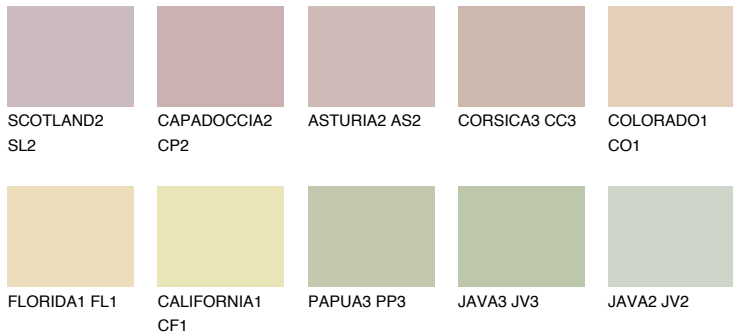

COLOUR DETAILS

GALAPAGOS2 GP2

58% TSR 53%

Matching colours

COLOURS

INTENSE

For more information on plasters and paints, go to www.ceresit.it

*The presented colours refer to plasters and paints offered by Ceresit. Due to the use of digital techniques, the presented colours might not represent the original ones, thus they cannot be considered as a reliable colour presentation. We recommend checking the authentic colour samples.