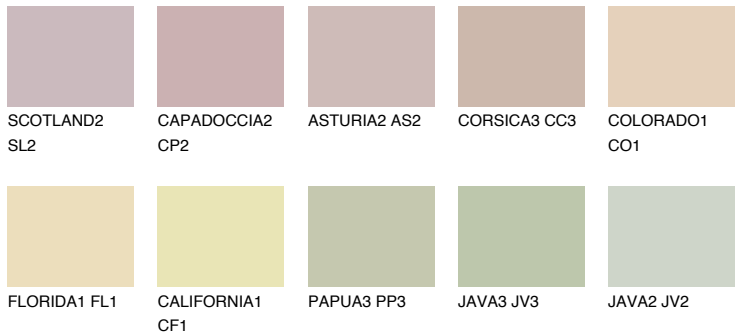

COLOUR DETAILS

GALAPAGOS2 GP2

58% TSR 53%

Matching colours

COLOURS

INTENSE

For more information on plasters and paints, go to www.ceresit.it

*The presented colours refer to plasters and paints offered by Ceresit. Due to the use of digital techniques, the presented colours might not represent the original ones, thus they cannot be considered as a reliable colour presentation. We recommend checking the authentic colour samples.