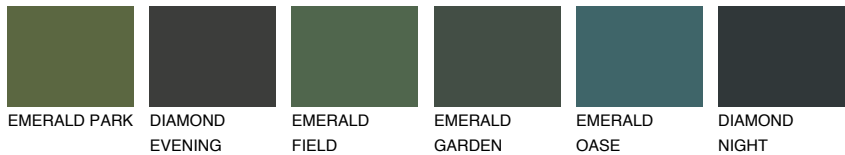

COLOUR DETAILS

GALAPAGOS2 GP2

58% **TSR** 53%

Matching colours

COLOURS

INTENSE

For more information on plasters and paints, go to www.ceresit.it

*The presented colours refer to plasters and paints offered by Ceresit. Due to the use of digital techniques, the presented colours might not represent the original ones, thus they cannot be considered as a reliable colour presentation. We recommend checking the authentic colour samples.