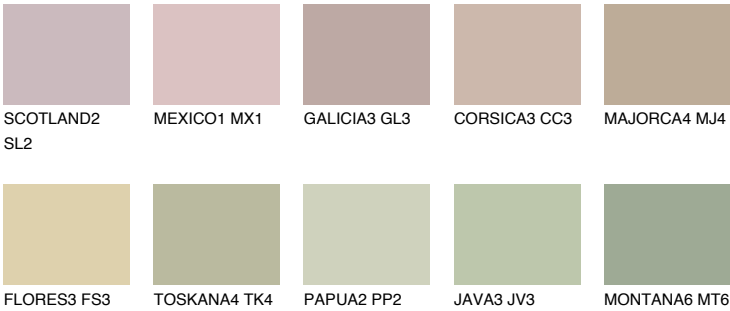

## GALAPAGOS3 GP3

50% TSR 45%

### Matching colours

#### COLOURS

#### INTENSE

For more information on plasters and paints, go to [www.ceresit.it](http://www.ceresit.it)

\*The presented colours refer to plasters and paints offered by Ceresit. Due to the use of digital techniques, the presented colours might not represent the original ones, thus they cannot be considered as a reliable colour presentation. We recommend checking the authentic colour samples.