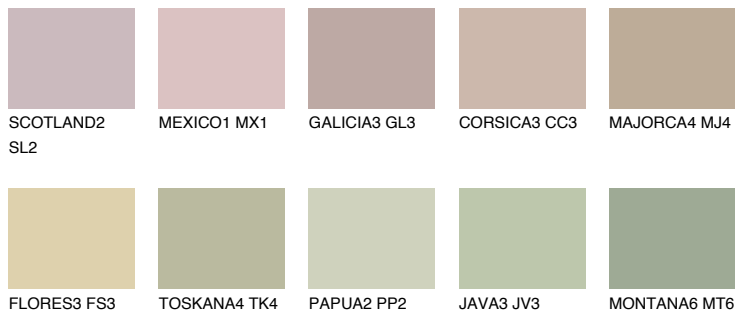

GALAPAGOS3 GP3

50% **TSR** 45%

Matching colours

COLOURS

INTENSE

For more information on plasters and paints, go to www.ceresit.it

*The presented colours refer to plasters and paints offered by Ceresit. Due to the use of digital techniques, the presented colours might not represent the original ones, thus they cannot be considered as a reliable colour presentation. We recommend checking the authentic colour samples.