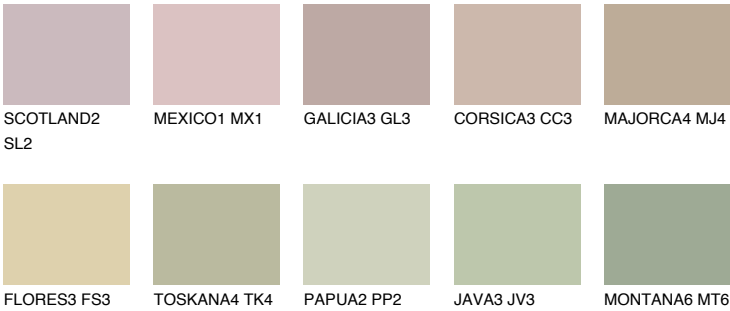

## GALAPAGOS3 GP3

50% **TSR** 45%

### Matching colours

#### COLOURS

#### INTENSE

For more information on plasters and paints, go to [www.ceresit.it](http://www.ceresit.it)

\*The presented colours refer to plasters and paints offered by Ceresit. Due to the use of digital techniques, the presented colours might not represent the original ones, thus they cannot be considered as a reliable colour presentation. We recommend checking the authentic colour samples.