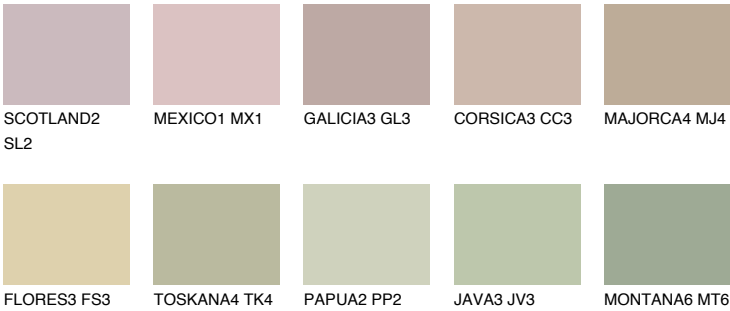

GALAPAGOS3 GP3

50% **TSR** 45%

Matching colours

COLOURS

INTENSE

For more information on plasters and paints, go to www.ceresit.it

*The presented colours refer to plasters and paints offered by Ceresit. Due to the use of digital techniques, the presented colours might not represent the original ones, thus they cannot be considered as a reliable colour presentation. We recommend checking the authentic colour samples.