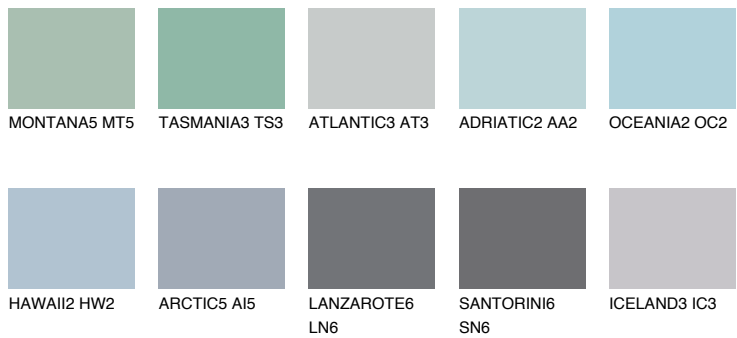

COLOUR DETAILS

POLYNESIA1 PS1

56% **TSR** 57%

Matching colours

COLOURS

INTENSE

For more information on plasters and paints, go to www.ceresit.it

*The presented colours refer to plasters and paints offered by Ceresit. Due to the use of digital techniques, the presented colours might not represent the original ones, thus they cannot be considered as a reliable colour presentation. We recommend checking the authentic colour samples.