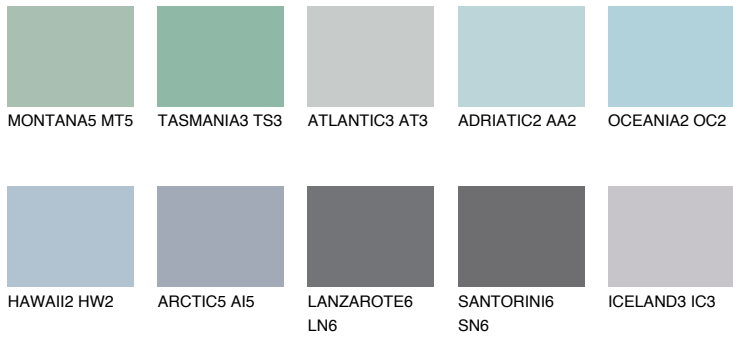

COLOUR DETAILS

POLYNESIA1 PS1

56% **TSR** 57%

Matching colours

COLOURS

INTENSE

For more information on plasters and paints, go to www.ceresit.it

*The presented colours refer to plasters and paints offered by Ceresit. Due to the use of digital techniques, the presented colours might not represent the original ones, thus they cannot be considered as a reliable colour presentation. We recommend checking the authentic colour samples.