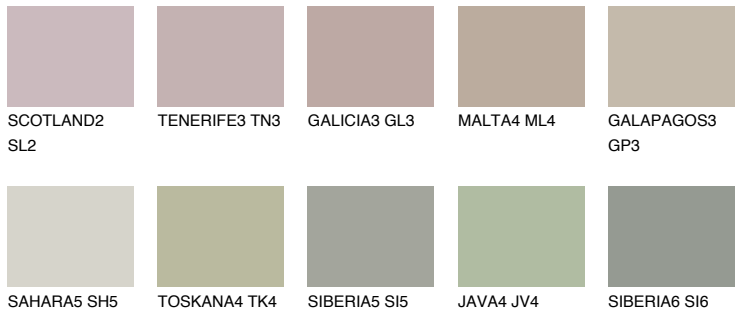

COLOUR DETAILS

GALAPAGOS4 GP4

43% TSR 38%

Matching colours

COLOURS

INTENSE

For more information on plasters and paints, go to www.ceresit.it

*The presented colours refer to plasters and paints offered by Ceresit. Due to the use of digital techniques, the presented colours might not represent the original ones, thus they cannot be considered as a reliable colour presentation. We recommend checking the authentic colour samples.