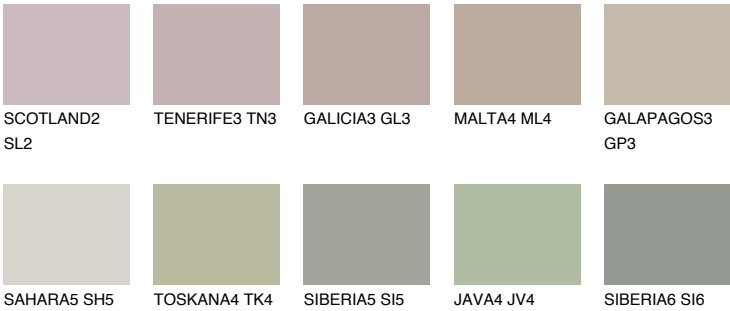

COLOUR DETAILS

GALAPAGOS4 GP4

43% TSR 38%

Matching colours

COLOURS

INTENSE

For more information on plasters and paints, go to www.ceresit.it

*The presented colours refer to plasters and paints offered by Ceresit. Due to the use of digital techniques, the presented colours might not represent the original ones, thus they cannot be considered as a reliable colour presentation. We recommend checking the authentic colour samples.