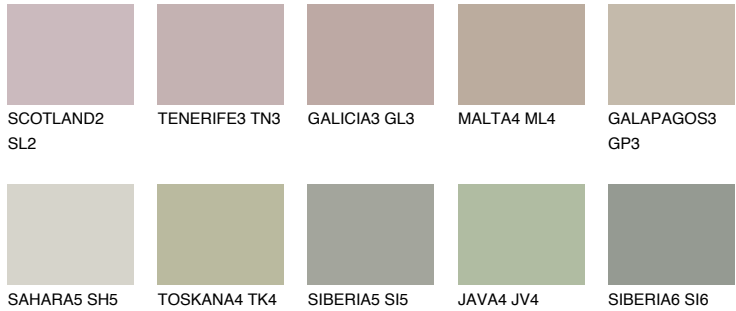

COLOUR DETAILS

GALAPAGOS4 GP4

43% TSR 38%

Matching colours

COLOURS

INTENSE

For more information on plasters and paints, go to www.ceresit.it

*The presented colours refer to plasters and paints offered by Ceresit. Due to the use of digital techniques, the presented colours might not represent the original ones, thus they cannot be considered as a reliable colour presentation. We recommend checking the authentic colour samples.