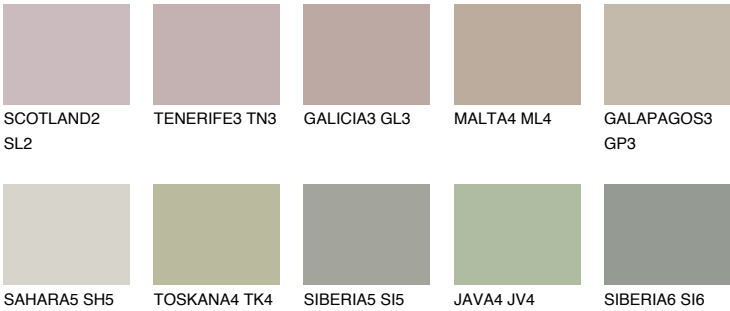

GALAPAGOS4 GP4

43% TSR 38%

Matching colours

COLOURS

INTENSE

For more information on plasters and paints, go to www.ceresit.it

*The presented colours refer to plasters and paints offered by Ceresit. Due to the use of digital techniques, the presented colours might not represent the original ones, thus they cannot be considered as a reliable colour presentation. We recommend checking the authentic colour samples.