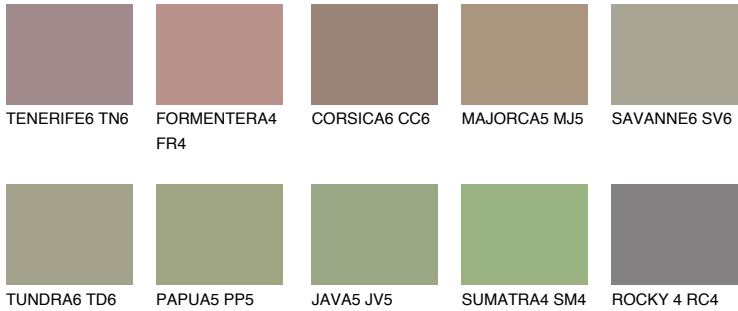

GALAPAGOS5 GP5

☀ 28% **TSR** 25%

Matching colours

COLOURS

INTENSE

For more information on plasters and paints, go to www.ceresit.it

*The presented colours refer to plasters and paints offered by Ceresit. Due to the use of digital techniques, the presented colours might not represent the original ones, thus they cannot be considered as a reliable colour presentation. We recommend checking the authentic colour samples.