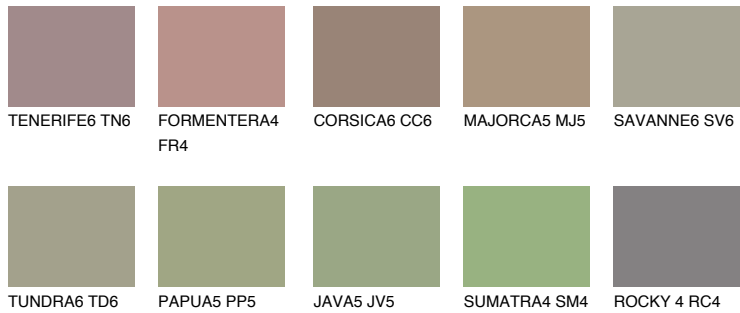

COLOUR DETAILS

GALAPAGOS5 GP5

28% **TSR** 25%

Matching colours

COLOURS

INTENSE

For more information on plasters and paints, go to www.ceresit.it

*The presented colours refer to plasters and paints offered by Ceresit. Due to the use of digital techniques, the presented colours might not represent the original ones, thus they cannot be considered as a reliable colour presentation. We recommend checking the authentic colour samples.