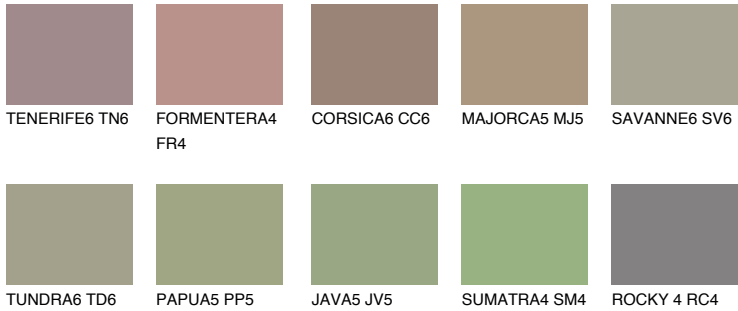

GALAPAGOS5 GP5

☀ 28%   **TSR** 25%

Matching colours

COLOURS

INTENSE

For more information on plasters and paints, go to www.ceresit.it

*The presented colours refer to plasters and paints offered by Ceresit. Due to the use of digital techniques, the presented colours might not represent the original ones, thus they cannot be considered as a reliable colour presentation. We recommend checking the authentic colour samples.