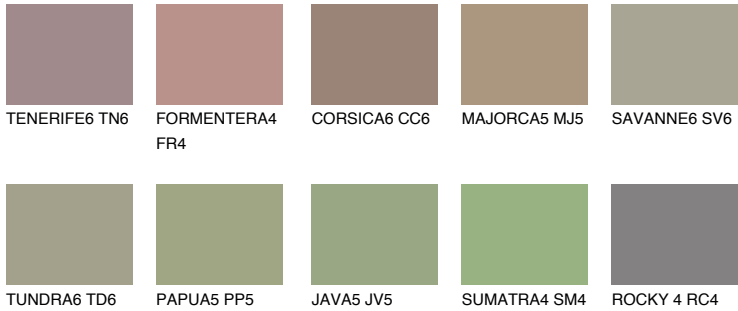

## GALAPAGOS5 GP5

☀ 28%    **TSR** 25%

### Matching colours

#### COLOURS

#### INTENSE

For more information on plasters and paints, go to [www.ceresit.it](http://www.ceresit.it)

\*The presented colours refer to plasters and paints offered by Ceresit. Due to the use of digital techniques, the presented colours might not represent the original ones, thus they cannot be considered as a reliable colour presentation. We recommend checking the authentic colour samples.