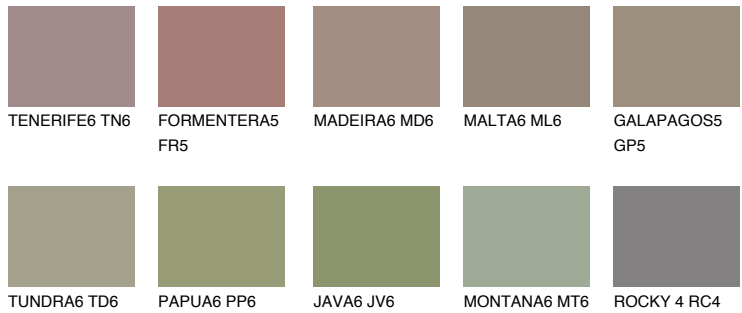

COLOUR DETAILS

GALAPAGOS6 GP6

22% **TSR** 20%

Matching colours

COLOURS

INTENSE

For more information on plasters and paints, go to www.ceresit.it

*The presented colours refer to plasters and paints offered by Ceresit. Due to the use of digital techniques, the presented colours might not represent the original ones, thus they cannot be considered as a reliable colour presentation. We recommend checking the authentic colour samples.