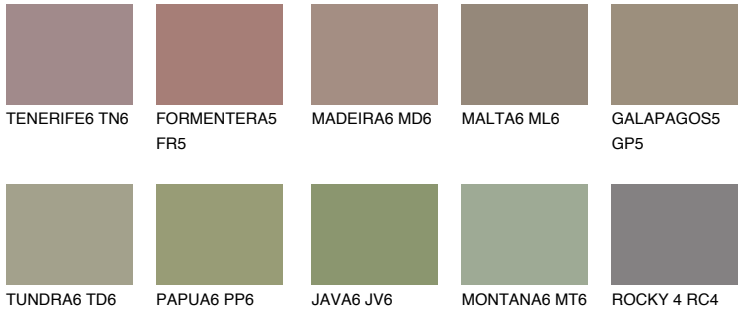

GALAPAGOS6 GP6

22% **TSR** 20%

Matching colours

COLOURS

INTENSE

For more information on plasters and paints, go to www.ceresit.it

*The presented colours refer to plasters and paints offered by Ceresit. Due to the use of digital techniques, the presented colours might not represent the original ones, thus they cannot be considered as a reliable colour presentation. We recommend checking the authentic colour samples.