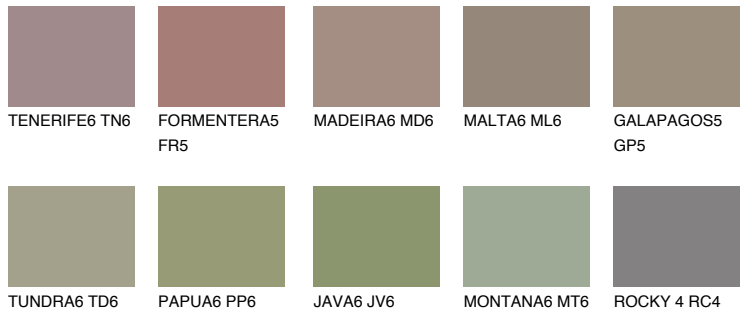

COLOUR DETAILS

GALAPAGOS6 GP6

22% TSR 20%

Matching colours

COLOURS

INTENSE

For more information on plasters and paints, go to www.ceresit.it

*The presented colours refer to plasters and paints offered by Ceresit. Due to the use of digital techniques, the presented colours might not represent the original ones, thus they cannot be considered as a reliable colour presentation. We recommend checking the authentic colour samples.