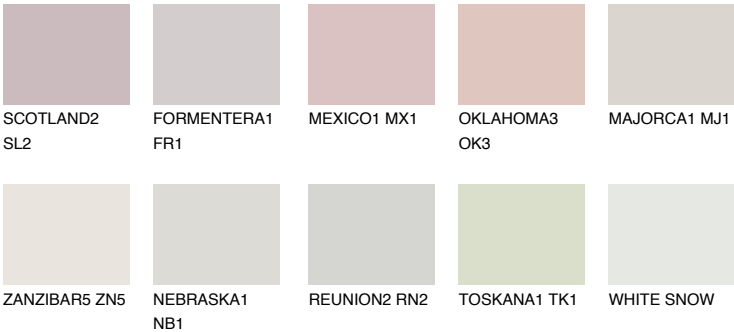

PAMPA1 PM1

70% **TSR** 68%

Matching colours

COLOURS

INTENSE

For more information on plasters and paints, go to www.ceresit.it

*The presented colours refer to plasters and paints offered by Ceresit. Due to the use of digital techniques, the presented colours might not represent the original ones, thus they cannot be considered as a reliable colour presentation. We recommend checking the authentic colour samples.