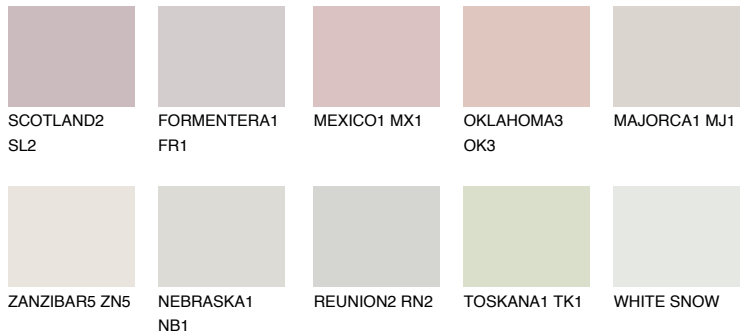

COLOUR DETAILS

PAMPA1 PM1

70% **TSR** 68%

Matching colours

COLOURS

INTENSE

For more information on plasters and paints, go to www.ceresit.it

*The presented colours refer to plasters and paints offered by Ceresit. Due to the use of digital techniques, the presented colours might not represent the original ones, thus they cannot be considered as a reliable colour presentation. We recommend checking the authentic colour samples.