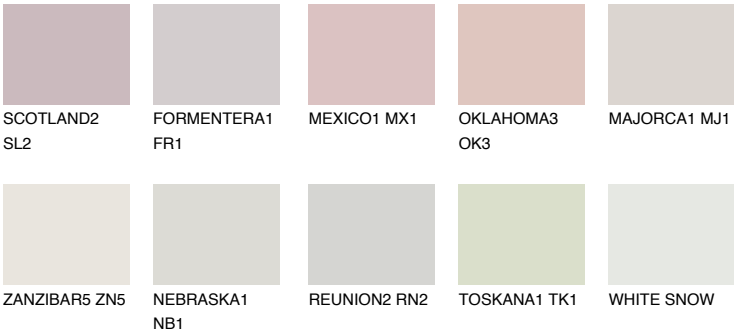

COLOUR DETAILS

PAMPA1 PM1

70% **TSR** 68%

Matching colours

COLOURS

INTENSE

For more information on plasters and paints, go to www.ceresit.it

*The presented colours refer to plasters and paints offered by Ceresit. Due to the use of digital techniques, the presented colours might not represent the original ones, thus they cannot be considered as a reliable colour presentation. We recommend checking the authentic colour samples.