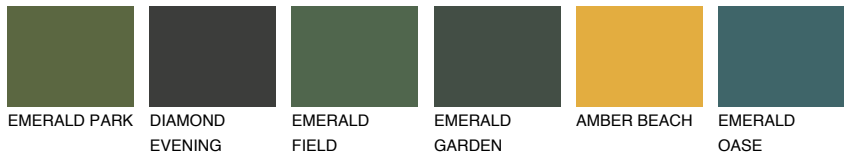

# COLOUR DETAILS

## PAMPA1 PM1

70% **TSR** 68%

### Matching colours

#### COLOURS