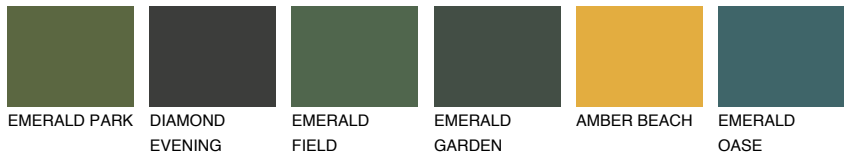

COLOUR DETAILS

PAMPA1 PM1

70% **TSR** 68%

Matching colours

COLOURS

INTENSE

For more information on plasters and paints, go to www.ceresit.it

*The presented colours refer to plasters and paints offered by Ceresit. Due to the use of digital techniques, the presented colours might not represent the original ones, thus they cannot be considered as a reliable colour presentation. We recommend checking the authentic colour samples.