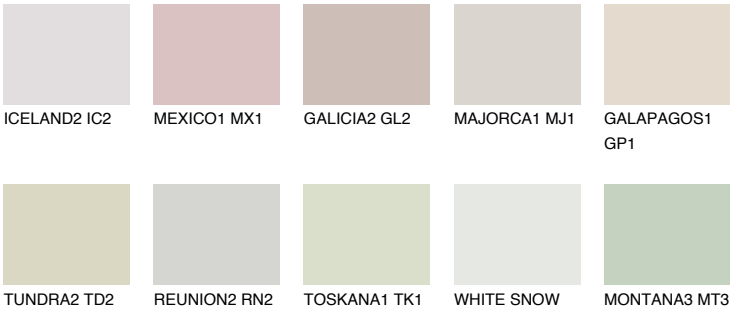

PAMPA2 PM2

60% **TSR** 57%

Matching colours

COLOURS

INTENSE

For more information on plasters and paints, go to www.ceresit.it

*The presented colours refer to plasters and paints offered by Ceresit. Due to the use of digital techniques, the presented colours might not represent the original ones, thus they cannot be considered as a reliable colour presentation. We recommend checking the authentic colour samples.