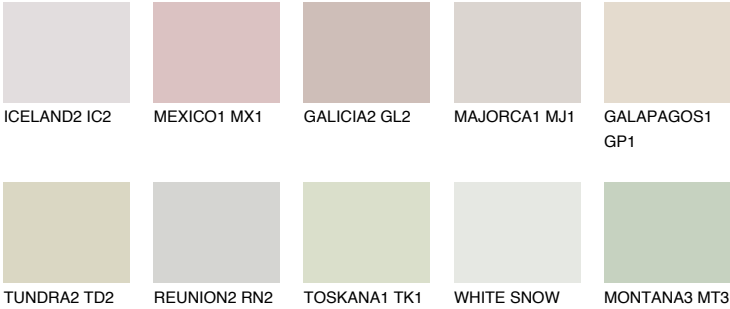

PAMPA2 PM2

60% TSR 57%

Matching colours

COLOURS

INTENSE

For more information on plasters and paints, go to www.ceresit.it

*The presented colours refer to plasters and paints offered by Ceresit. Due to the use of digital techniques, the presented colours might not represent the original ones, thus they cannot be considered as a reliable colour presentation. We recommend checking the authentic colour samples.