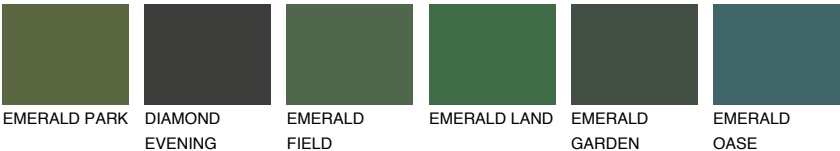

PAMPA2 PM2

60% **TSR** 57%

Matching colours

COLOURS

INTENSE

For more information on plasters and paints, go to www.ceresit.it

*The presented colours refer to plasters and paints offered by Ceresit. Due to the use of digital techniques, the presented colours might not represent the original ones, thus they cannot be considered as a reliable colour presentation. We recommend checking the authentic colour samples.