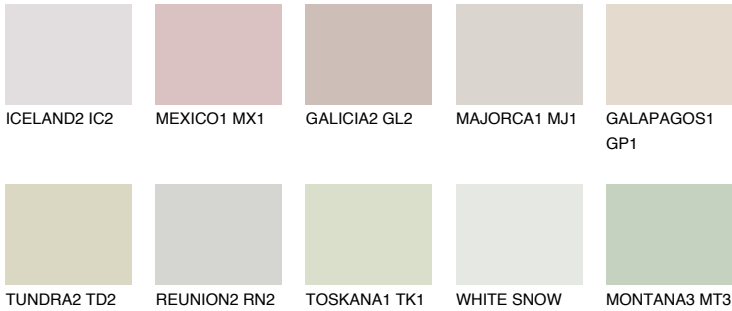

PAMPA2 PM2

60% **TSR** 57%

Matching colours

COLOURS

INTENSE

For more information on plasters and paints, go to www.ceresit.it

*The presented colours refer to plasters and paints offered by Ceresit. Due to the use of digital techniques, the presented colours might not represent the original ones, thus they cannot be considered as a reliable colour presentation. We recommend checking the authentic colour samples.