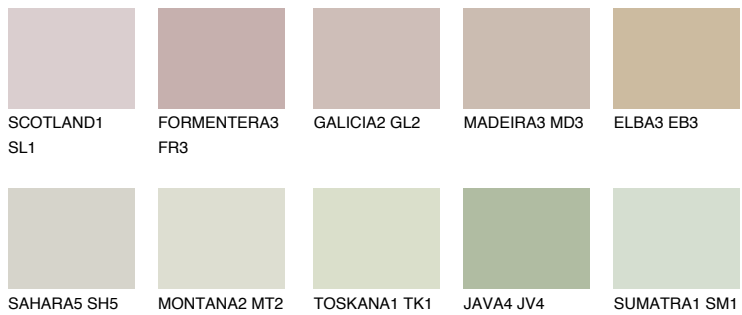

COLOUR DETAILS

PAMPA3 PM3

52% TSR 48%

Matching colours

COLOURS

INTENSE

For more information on plasters and paints, go to www.ceresit.it

*The presented colours refer to plasters and paints offered by Ceresit. Due to the use of digital techniques, the presented colours might not represent the original ones, thus they cannot be considered as a reliable colour presentation. We recommend checking the authentic colour samples.