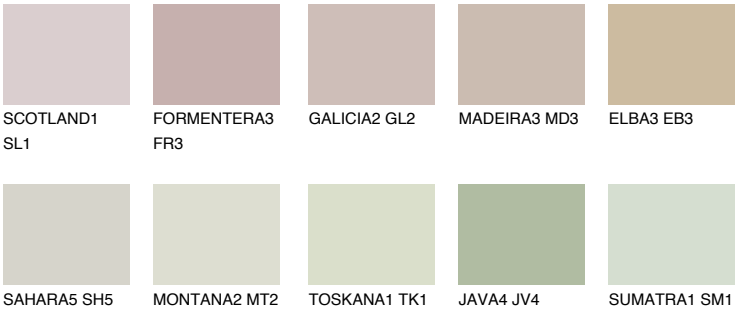

### Matching colours

#### COLOURS

#### INTENSE

For more information on plasters and paints, go to [www.ceresit.it](http://www.ceresit.it)

\*The presented colours refer to plasters and paints offered by Ceresit. Due to the use of digital techniques, the presented colours might not represent the original ones, thus they cannot be considered as a reliable colour presentation. We recommend checking the authentic colour samples.