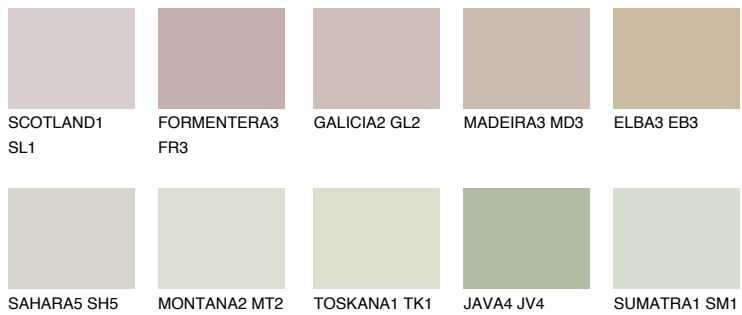

PAMPA3 PM3

52% **TSR** 48%

Matching colours

COLOURS

INTENSE

For more information on plasters and paints, go to www.ceresit.it

*The presented colours refer to plasters and paints offered by Ceresit. Due to the use of digital techniques, the presented colours might not represent the original ones, thus they cannot be considered as a reliable colour presentation. We recommend checking the authentic colour samples.