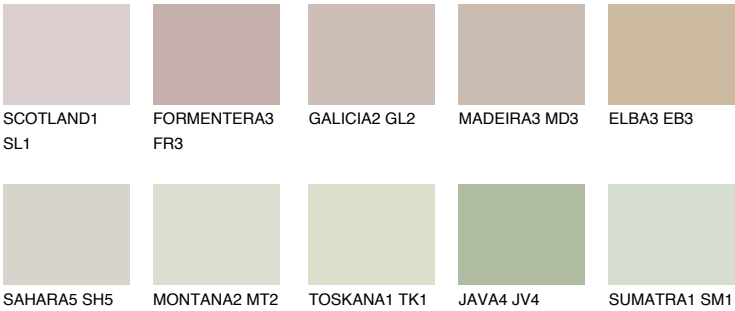

PAMPA3 PM3

52% **TSR** 48%

Matching colours

COLOURS

INTENSE

For more information on plasters and paints, go to www.ceresit.it

*The presented colours refer to plasters and paints offered by Ceresit. Due to the use of digital techniques, the presented colours might not represent the original ones, thus they cannot be considered as a reliable colour presentation. We recommend checking the authentic colour samples.