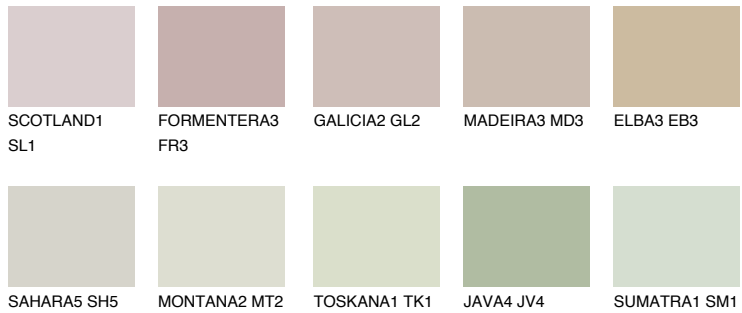

COLOUR DETAILS

PAMPA3 PM3

52% TSR 48%

Matching colours

COLOURS

INTENSE

For more information on plasters and paints, go to www.ceresit.it

*The presented colours refer to plasters and paints offered by Ceresit. Due to the use of digital techniques, the presented colours might not represent the original ones, thus they cannot be considered as a reliable colour presentation. We recommend checking the authentic colour samples.