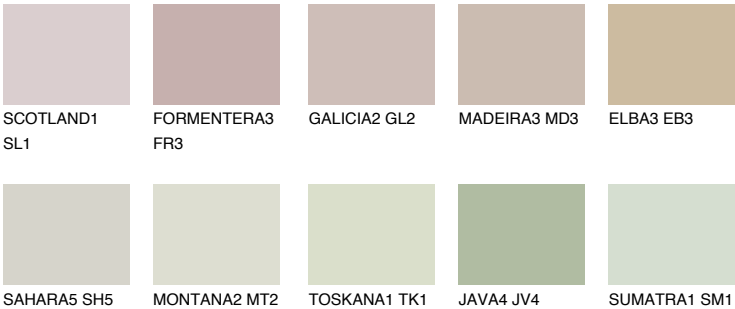

PAMPA3 PM3

52% **TSR** 48%

Matching colours

COLOURS

INTENSE

For more information on plasters and paints, go to www.ceresit.it

*The presented colours refer to plasters and paints offered by Ceresit. Due to the use of digital techniques, the presented colours might not represent the original ones, thus they cannot be considered as a reliable colour presentation. We recommend checking the authentic colour samples.