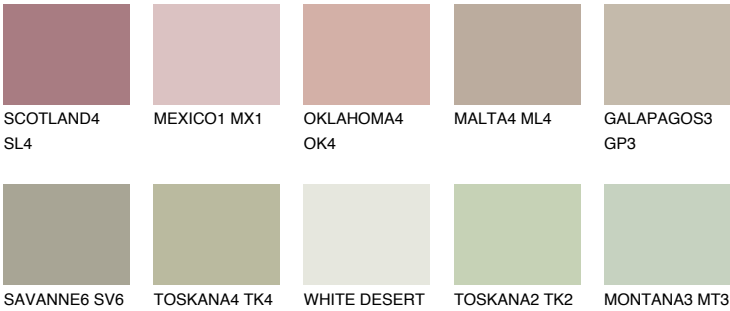

PAMPA4 PM4

44% **TSR** 41%

Matching colours

COLOURS

INTENSE

For more information on plasters and paints, go to www.ceresit.it

*The presented colours refer to plasters and paints offered by Ceresit. Due to the use of digital techniques, the presented colours might not represent the original ones, thus they cannot be considered as a reliable colour presentation. We recommend checking the authentic colour samples.