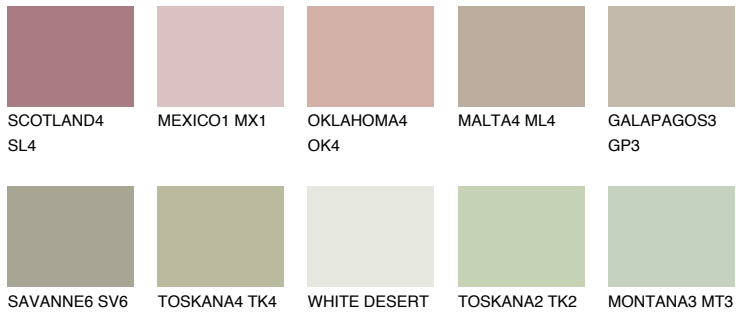

COLOUR DETAILS

PAMPA4 PM4

44% **TSR** 41%

Matching colours

COLOURS

INTENSE

For more information on plasters and paints, go to www.ceresit.it

*The presented colours refer to plasters and paints offered by Ceresit. Due to the use of digital techniques, the presented colours might not represent the original ones, thus they cannot be considered as a reliable colour presentation. We recommend checking the authentic colour samples.