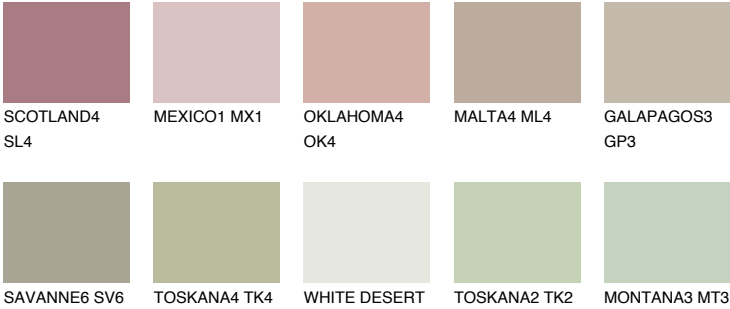

PAMPA4 PM4

44% **TSR** 41%

Matching colours

COLOURS

INTENSE

For more information on plasters and paints, go to www.ceresit.it

*The presented colours refer to plasters and paints offered by Ceresit. Due to the use of digital techniques, the presented colours might not represent the original ones, thus they cannot be considered as a reliable colour presentation. We recommend checking the authentic colour samples.